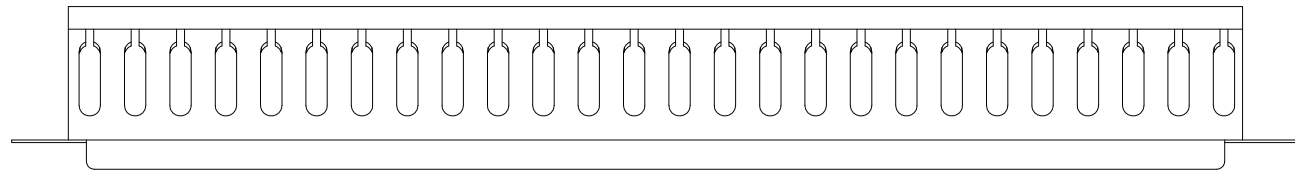

Rear View

Top View

Side View

Front View

Dimension: mm [inches]

SPECIFICATIONS	
Model	CMS-1-PC
Size	1U
Width	482.5mm / 19"
Depth	61mm / 2.4"
Height	44mm / 1.73"
Loading Capacity	- / -
Volume (CBM)	0.001

**CMS-1-PC**