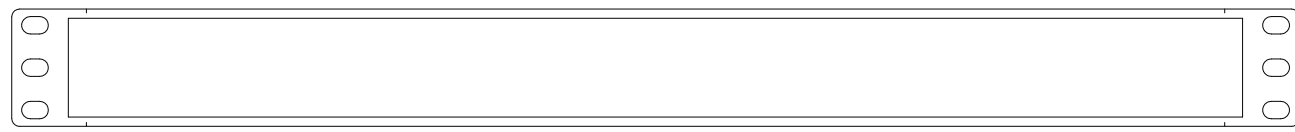

Rear View

Top View

Side View

Front View

Dimension: mm [inches]

SPECIFICATIONS	
Model	CMS-1-PC
Size	1U
Width	482.5mm / 19"
Depth	61mm / 2.4"
Height	44mm / 1.73"
Loading Capacity	- / -
Volume (CBM)	0.001

**CMS-1-PC**