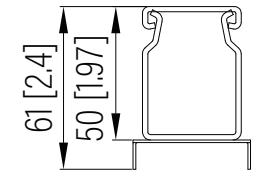

Rear View

Top View

Side View

Front View

Dimension: mm [inches]

SPECIFICATIONS	
Model	CMS-1-PC
Size	1U
Width	482.5mm / 19"
Depth	61mm / 2.4"
Height	44mm / 1.73"
Loading Capacity	- / -
Volume (CBM)	0.001

**CMS-1-PC**