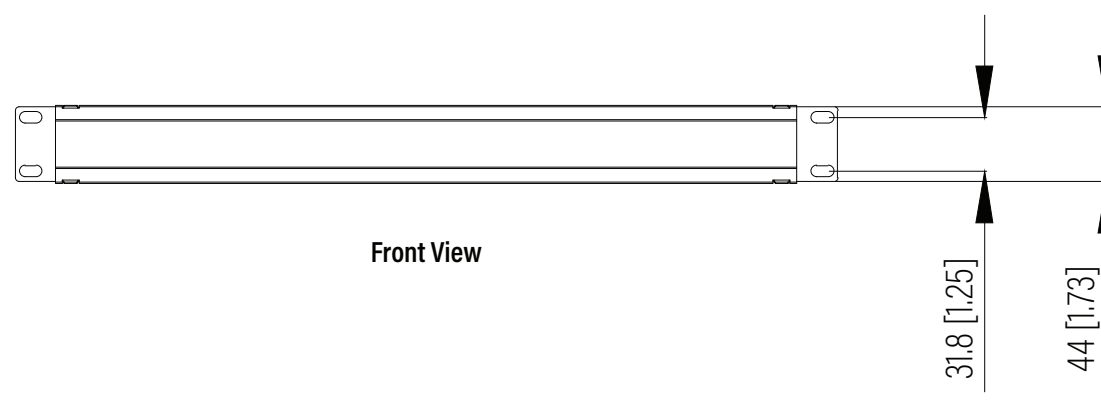

**Side View**

Dimension: mm [inches]

SPECIFICATIONS	
Model	CMS-1-MC
Size	1U
Width	483mm / 19.02"
Depth	74.5mm / 2.93"
Height	44mm / 1.73"
Loading Capacity	- / -
Volume (CBM)	0.002

 **MAINFRAME** M.F.G.  
www.mainframemfg.com