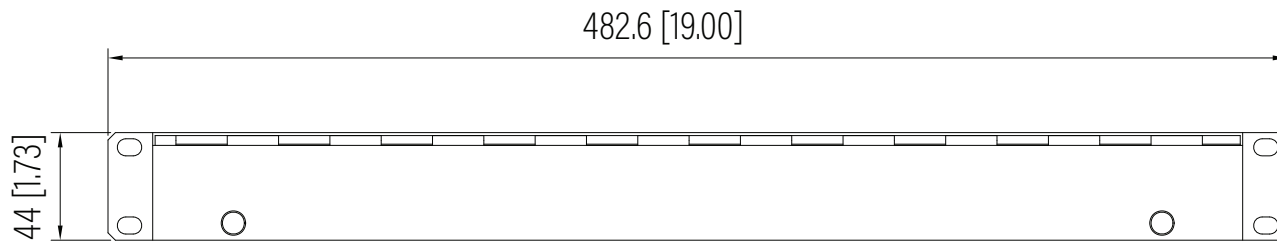

Top View

Front View

Side View

Dimension: mm [inches]

SPECIFICATIONS	
Model	CMS-1-MH
Size	1U
Width	482.6mm / 19.00"
Depth	92mm / 3.62"
Height	44mm / 1.73"
Loading Capacity	- / -
Volume (CBM)	0.002

 **MAINFRAME** M.F.G.
www.mainframemfg.com