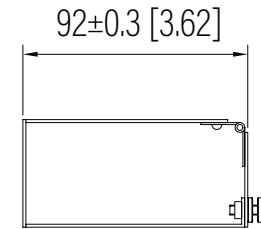

Top View

Front View

Side View

Dimension: mm [inches]

SPECIFICATIONS	
Model	CMS-1-MH
Size	1U
Width	482.6mm / 19.00"
Depth	92mm / 3.62"
Height	44mm / 1.73"
Loading Capacity	- / -
Volume (CBM)	0.002

 **MAINFRAME** M.F.G.
www.mainframemfg.com