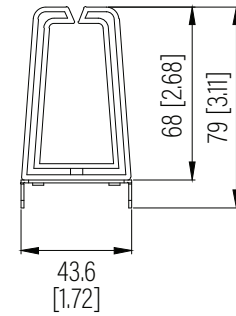

Top View

Side View

Front View

Dimension: mm [inches]

SPECIFICATIONS

Model	CMS-1-PR	
Size	1U	
Width	482mm	/ 18.98"
Depth	79mm	/ 3.11"
Height	43.6mm	/ 1.72"
Loading Capacity	-	/ -
Volume (CBM)	0.002	

CMS-1-PR