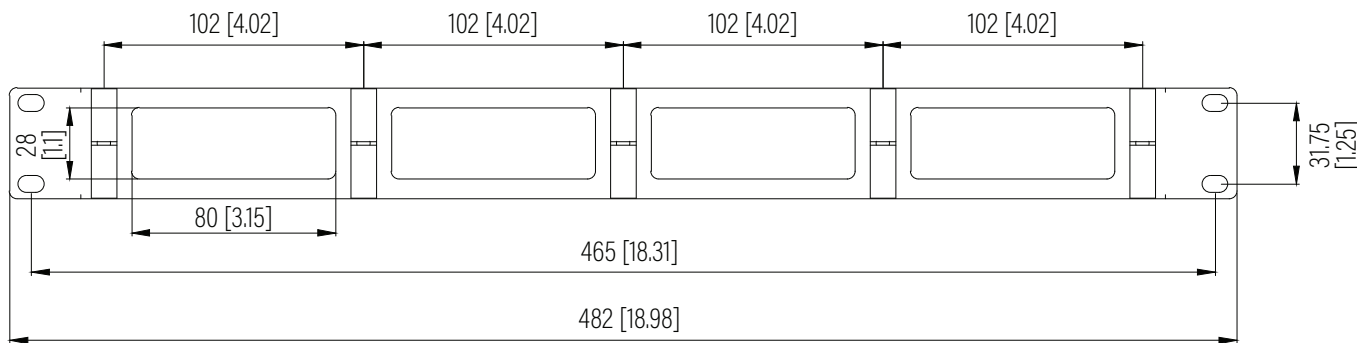

Top View

Side View

Front View

Dimension: mm [inches]

SPECIFICATIONS

Model	CMS-1-PR	
Size	1U	
Width	482mm	/ 18.98"
Depth	79mm	/ 3.11"
Height	43.6mm	/ 1.72"
Loading Capacity	-	/ -
Volume (CBM)	0.002	

CMS-1-PR