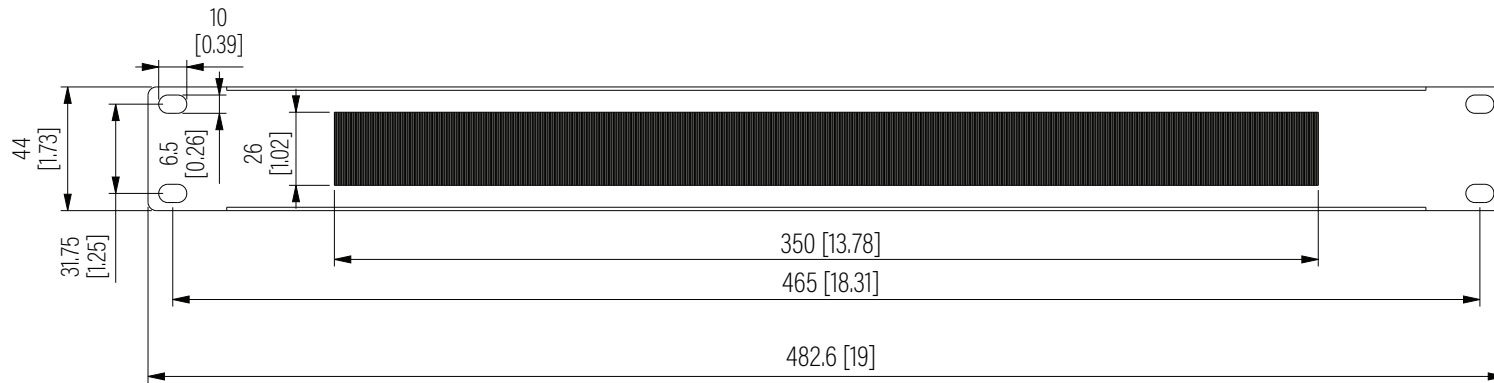

Top View

Front View

Side View

Dimension: mm [inches]

SPECIFICATIONS	
Model	CMS-1-BRS
Size	1U
Width	482.6mm / 19"
Depth	10mm / 0.39"
Height	44mm / 1.73"
Loading Capacity	- / -
Volume (CBM)	0.001

**CMS-1-BRS**