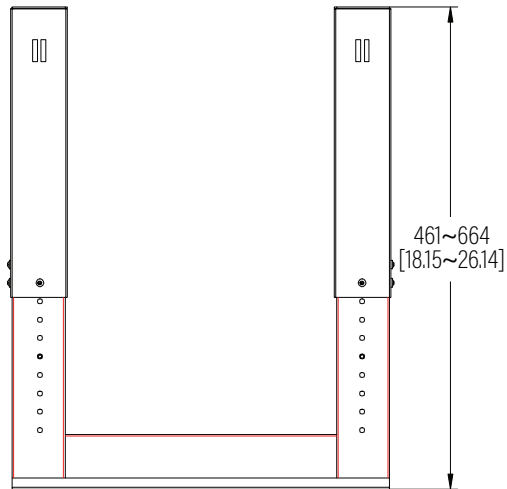

Front View

Side View

Top View

Dimension: mm [inches]

**SPECIFICATIONS**

Model	ADS-RR-9U	
Size	9U	
Width	524mm	/ 20.63"
Depth	461~664mm	/ 18.15~26.14"
Height	521.05mm	/ 20.51"
Loading Capacity	Up to 45kg	/ 99lbs
Volume (CBM)	0.126~0.181	