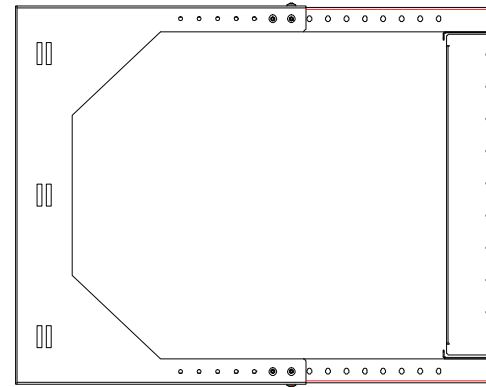

Front View

Side View

Top View

Dimension: mm [inches]

**SPECIFICATIONS**

Model	ADS-RR-9U	
Size	9U	
Width	524mm	/ 20.63"
Depth	461~664mm	/ 18.15~26.14"
Height	521.05mm	/ 20.51"
Loading Capacity	Up to 45kg	/ 99lbs
Volume (CBM)	0.126~0.181	