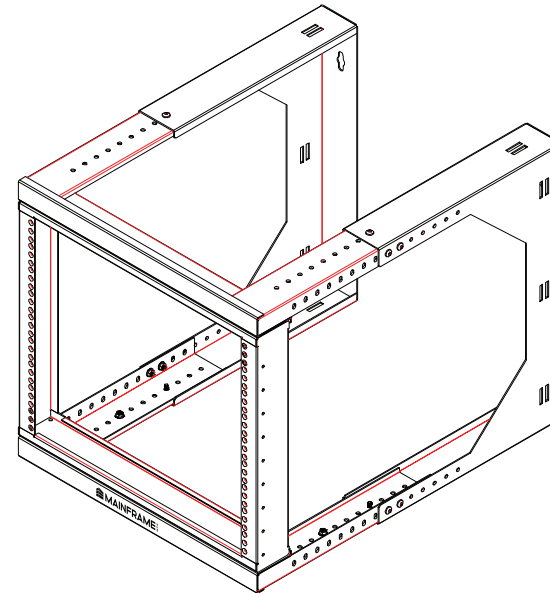

Front View

Side View

Top View

Dimension: mm [inches]

**SPECIFICATIONS**

Model	ADS-RR-9U	
Size	9U	
Width	524mm	/ 20.63"
Depth	461~664mm	/ 18.15~26.14"
Height	521.05mm	/ 20.51"
Loading Capacity	Up to 45kg	/ 99lbs
Volume (CBM)	0.126~0.181	