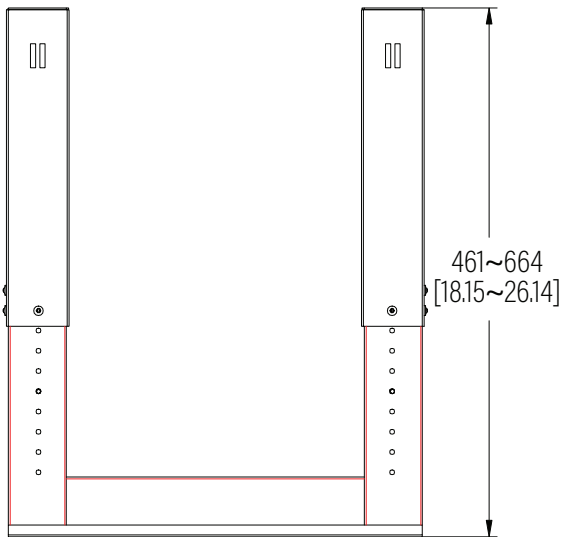

Front View

Side View

Top View

Dimension: mm [inches]

SPECIFICATIONS

Model	ADS-RR-6U	
Size	6U	
Width	524mm	/ 20.63"
Depth	461~664mm	/ 18.15~26.14"
Height	387.7mm	/ 15.26"
Loading Capacity	Up to 45kg	/ 99lbs
Volume (CBM)	0.094~0.135	