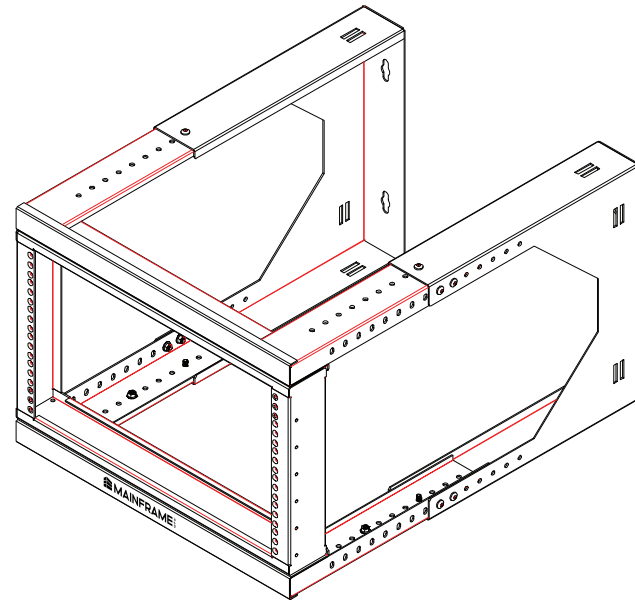

Front View

Side View

Top View

Dimension: mm [inches]

SPECIFICATIONS

Model	ADS-RR-6U	
Size	6U	
Width	524mm	/ 20.63"
Depth	461~664mm	/ 18.15~26.14"
Height	387.7mm	/ 15.26"
Loading Capacity	Up to 45kg	/ 99lbs
Volume (CBM)	0.094~0.135	