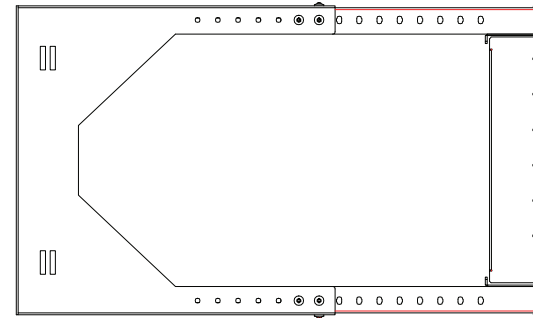

Front View

Side View

Top View

Dimension: mm [inches]

SPECIFICATIONS

Model	ADS-RR-6U	
Size	6U	
Width	524mm	/ 20.63"
Depth	461~664mm	/ 18.15~26.14"
Height	387.7mm	/ 15.26"
Loading Capacity	Up to 45kg	/ 99lbs
Volume (CBM)	0.094~0.135	