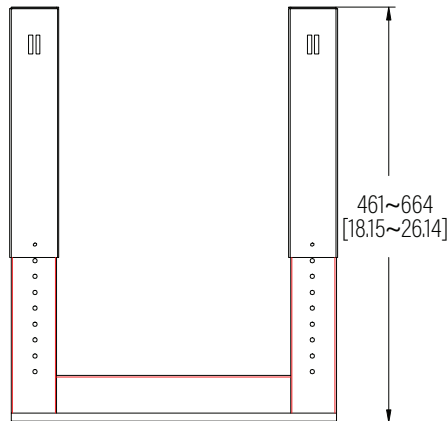

Front View

Side View

Top View

Dimension: mm [inches]

**SPECIFICATIONS**

Model	ADS-RR-18U	
Size	18U	
Width	524mm	/ 20.63"
Depth	461~664mm	/ 18.15~26.14"
Height	921.1mm	/ 36.26"
Loading Capacity	Up to 45kg	/ 99lbs
Volume (CBM)	0.223~0.320	

**ADS-RR-18U**