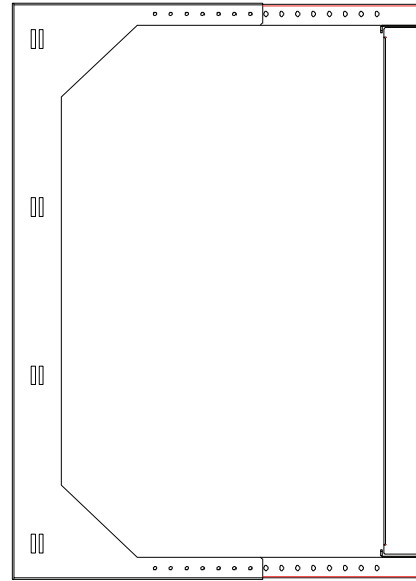

Front View

Side View

Top View

Dimension: mm [inches]

**SPECIFICATIONS**

Model	ADS-RR-18U	
Size	18U	
Width	524mm	/ 20.63"
Depth	461~664mm	/ 18.15~26.14"
Height	921.1mm	/ 36.26"
Loading Capacity	Up to 45kg	/ 99lbs
Volume (CBM)	0.223~0.320	

**ADS-RR-18U**