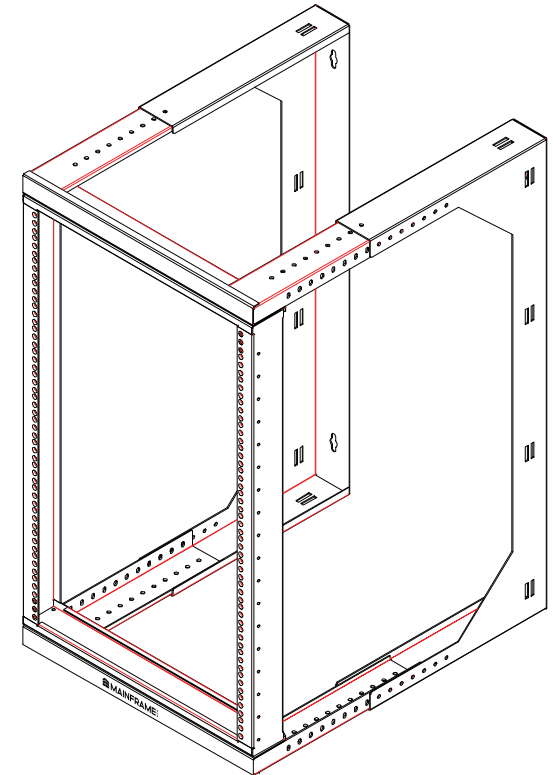

Front View

Side View

Top View

Dimension: mm [inches]

**SPECIFICATIONS**

Model	ADS-RR-18U	
Size	18U	
Width	524mm	/ 20.63"
Depth	461~664mm	/ 18.15~26.14"
Height	921.1mm	/ 36.26"
Loading Capacity	Up to 45kg	/ 99lbs
Volume (CBM)	0.223~0.320	

**ADS-RR-18U**