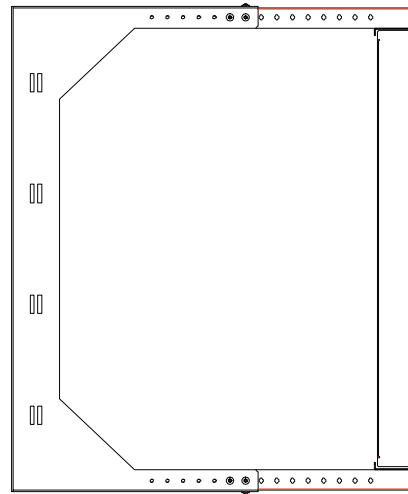

Front View

Side View

Top View

Dimension: mm [inches]

SPECIFICATIONS

Model	ADS-RR-15U	
Size	15U	
Width	524mm	/ 20.63"
Depth	461~664mm	/ 18.15~26.14"
Height	787.75mm	/ 31.01"
Loading Capacity	Up to 45kg	/ 99lbs
Volume (CBM)	0.190~0.274	

ADS-RR-15U

SHEET 1 of 1