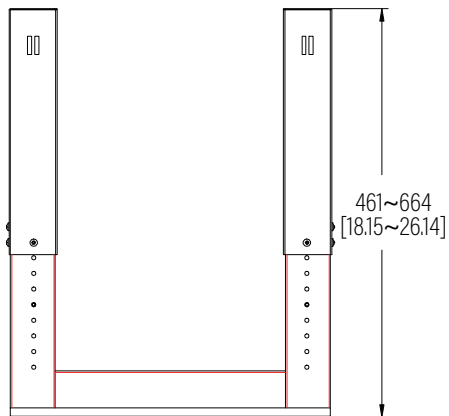

Front View

Side View

Top View

Dimension: mm [inches]

SPECIFICATIONS

Model	ADS-RR-15U	
Size	15U	
Width	524mm	/ 20.63"
Depth	461~664mm	/ 18.15~26.14"
Height	787.75mm	/ 31.01"
Loading Capacity	Up to 45kg	/ 99lbs
Volume (CBM)	0.190~0.274	

ADS-RR-15U

SHEET 1 of 1