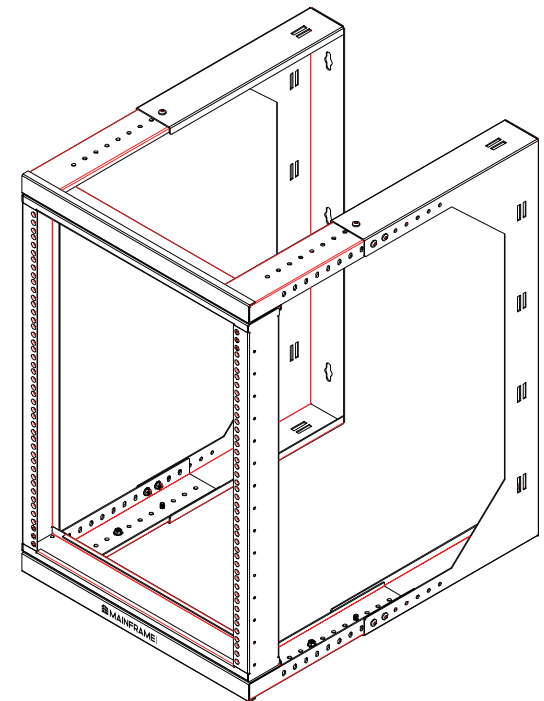

Front View

Side View

Top View

Dimension: mm [inches]

SPECIFICATIONS

Model	ADS-RR-15U	
Size	15U	
Width	524mm	/ 20.63"
Depth	461~664mm	/ 18.15~26.14"
Height	787.75mm	/ 31.01"
Loading Capacity	Up to 45kg	/ 99lbs
Volume (CBM)	0.190~0.274	

ADS-RR-15U

SHEET 1 of 1