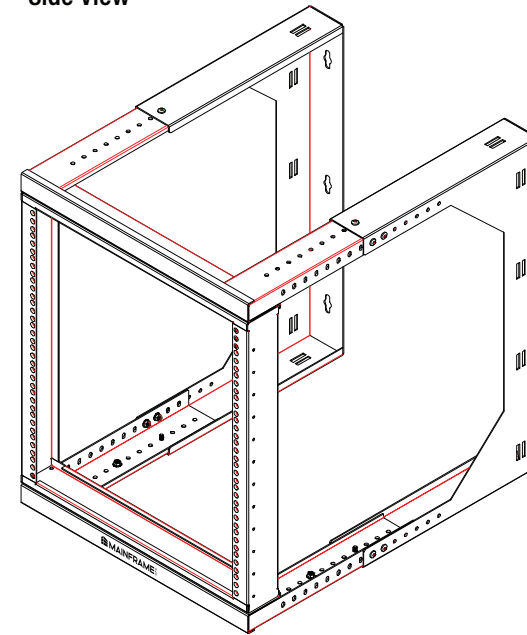

Front View

Top View

Side View

Dimension: mm [inches]

**SPECIFICATIONS**

Model	ADS-RR-12U	
Size	12U	
Width	524mm	/ 20.63"
Depth	461~664mm	/ 18.15~26.14"
Height	654.4mm	/ 25.76"
Loading Capacity	Up to 45kg	/ 99lbs
Volume (CBM)	0.158~0.228	