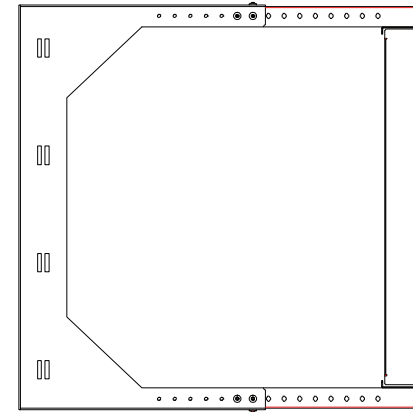

Front View

Top View

Side View

Dimension: mm [inches]

**SPECIFICATIONS**

Model	ADS-RR-12U	
Size	12U	
Width	524mm	/ 20.63"
Depth	461~664mm	/ 18.15~26.14"
Height	654.4mm	/ 25.76"
Loading Capacity	Up to 45kg	/ 99lbs
Volume (CBM)	0.158~0.228	