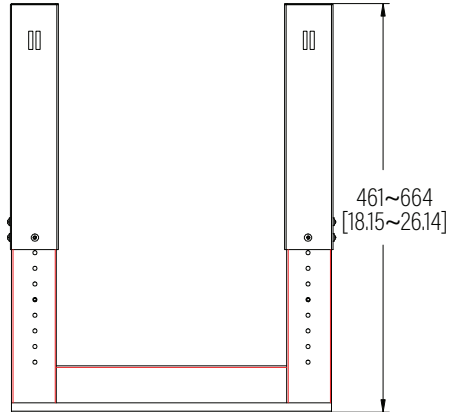

Front View

Top View

Side View

Dimension: mm [inches]

**SPECIFICATIONS**

Model	ADS-RR-12U	
Size	12U	
Width	524mm	/ 20.63"
Depth	461~664mm	/ 18.15~26.14"
Height	654.4mm	/ 25.76"
Loading Capacity	Up to 45kg	/ 99lbs
Volume (CBM)	0.158~0.228	