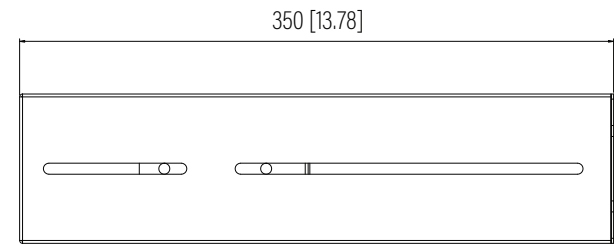

Front View

Side View

Top View

Dimension: mm [inches]

SPECIFICATIONS	
Model	DRB-2U
Size	2U
Width	483mm / 19.02"
Depth	350mm / 13.78"
Height	88mm / 3.46"
Loading Capacity	18kg / 40lbs
Volume (CBM)	0.015

 **MAINFRAME** M.F.G.
www.mainframemfg.com