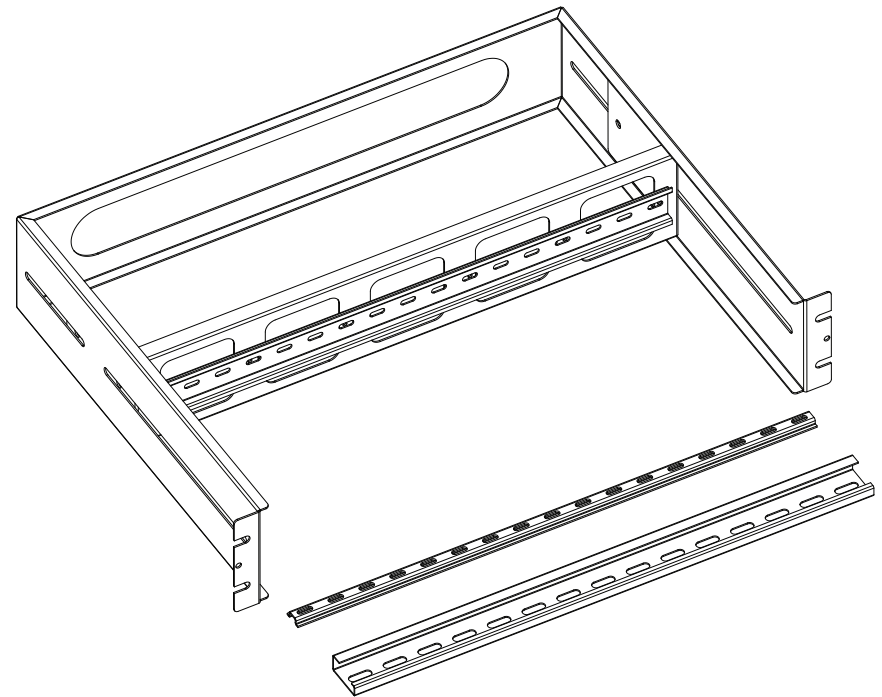

Front View

Side View

Top View

Dimension: mm [inches]

SPECIFICATIONS	
Model	DRB-2U
Size	2U
Width	483mm / 19.02"
Depth	350mm / 13.78"
Height	88mm / 3.46"
Loading Capacity	18kg / 40lbs
Volume (CBM)	0.015

 **MAINFRAME** M.F.G.
www.mainframemfg.com