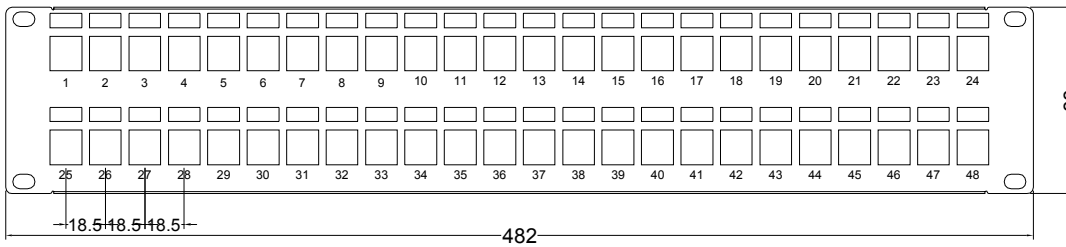

48-PORT UNLOADED KEYSTONE PATCH PANEL

SKUS NP-4548

FEATURES

- 2U 48-Port Modular Insert Patch Panel 19"
- Use with PC Cable World slim line data jacks less than 18.5 mm width, which includes various networking, audio, and video keystone
- Customizable, allows for replacing of damaged ports, adding new runs, or scaling up
- Rack-mountable, fits within any standard 19" rack or cabinet
- Labels and numbering on the front provide space for adding identification
- Wire on rear of patch panel for grounding
- Mounting hardware not included with patch panel
- RoHS compliant

AVAILABLE COLOURS

SIZE (WxDxH) 482 x 12 x 88 mm

MATERIALS

PANEL	SPCC (Metal)
--------------	--------------

SPECIFICATIONS

UL APPROVED 3P THIRD PARTY TESTED ROHS COMPLIANT	
TOLERANCE	X ± 1 .X ± 0.2 .XX ± 0.15