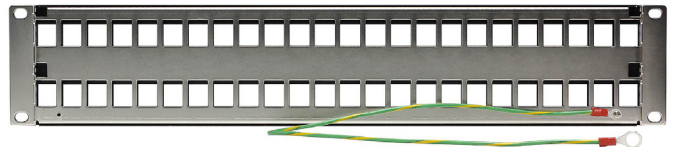

48-PORT UNLOADED KEYSTONE PATCH PANEL

SKUS NP-4548

FEATURES

- 2U 48-Port Modular Insert Patch Panel 19"
- Use with PC Cable World slim line data jacks less than 18.5 mm width, which includes various networking, audio, and video keystone
- Customizable, allows for replacing of damaged ports, adding new runs, or scaling up
- Rack-mountable, fits within any standard 19" rack or cabinet
- Labels and numbering on the front provide space for adding identification
- Wire on rear of patch panel for grounding
- Mounting hardware not included with patch panel
- RoHS compliant

AVAILABLE COLOURS

SIZE (WxDxH) 482 x 12 x 88 mm

MATERIALS

PANEL	SPCC (Metal)
--------------	--------------

SPECIFICATIONS

UL APPROVED 3P THIRD PARTY TESTED ROHS COMPLIANT	
TOLERANCE	X ± 1 .X ± 0.2 .XX ± 0.15