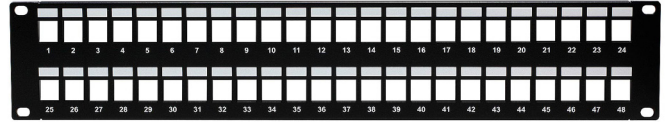

48-PORT UNLOADED KEYSTONE PATCH PANEL

SKUS NP-4548

FEATURES

- 2U 48-Port Modular Insert Patch Panel 19"
- Use with PC Cable World slim line data jacks less than 18.5 mm width, which includes various networking, audio, and video keystone
- Customizable, allows for replacing of damaged ports, adding new runs, or scaling up
- Rack-mountable, fits within any standard 19" rack or cabinet
- Labels and numbering on the front provide space for adding identification
- Wire on rear of patch panel for grounding
- Mounting hardware not included with patch panel
- RoHS compliant

AVAILABLE COLOURS

SIZE (WxDxH) 482 x 12 x 88 mm

MATERIALS

PANEL	SPCC (Metal)
--------------	--------------

SPECIFICATIONS

UL APPROVED 3P THIRD PARTY TESTED ROHS COMPLIANT	
TOLERANCE	X ± 1 .X ± 0.2 .XX ± 0.15