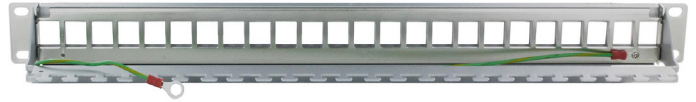

24-PORT UNLOADED KEYSTONE PATCH PANEL SILVER W/CABLE MANAGEMENT

SKUS NP-4524-CMSV

FEATURES

- 1U 24-Port Modular Insert Patch Panel 19"
- Use with PC Cable World slim line data jacks less than 18.5 mm width, which includes various networking, audio, and video keystones
- Customizable, allows for replacing of damaged ports, adding new runs, or scaling up
- Rack-mountable, fits within any standard 19" rack or cabinet
- Labels and numbering on the front provide space for adding identification
- Wire on rear of patch panel for grounding
- Built-in rear cable management for efficient organization and security
- Made from durable SPCC steel with a sleek silver finish to match other equipment
- Includes 24 cable ties for added convenience and cable management
- Mounting hardware not included with patch panel
- RoHS compliant

AVAILABLE COLOURS

SIZE (WxDxH) 482 x 91 x 44 mm

MATERIALS

PANEL	Metal (SPCC)
CABLE MANAGEMENT	Metal (SPCC)

SPECIFICATIONS

UL APPROVED | 3P THIRD PARTY TESTED | ROHS COMPLIANT

TOLERANCE X ± 1 | .X ± 0.2 | .XX ± 0.15