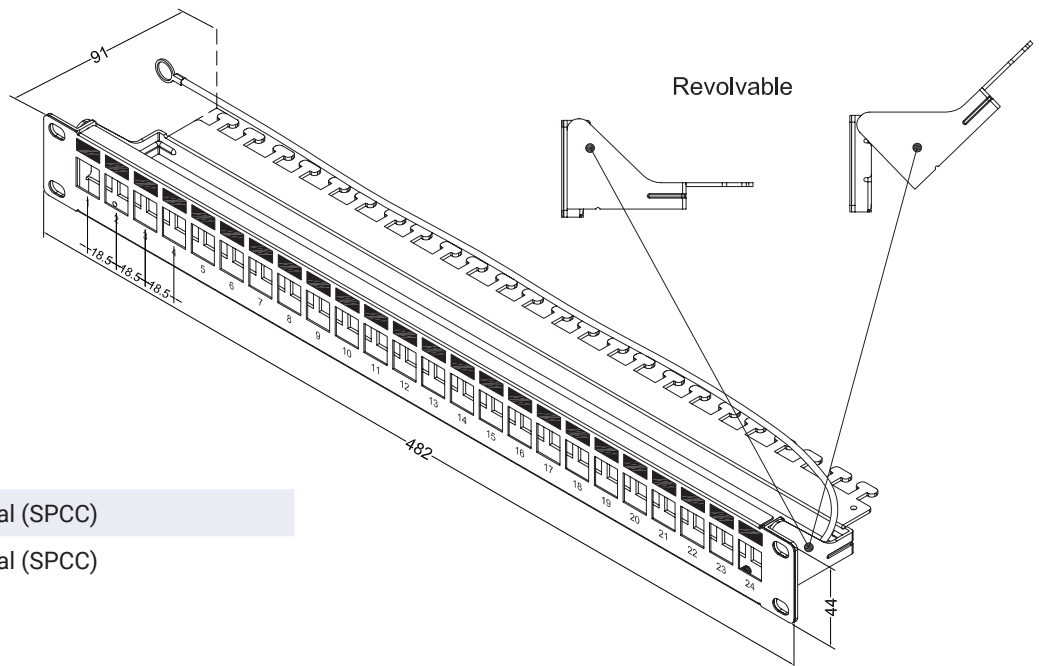

24-PORT UNLOADED KEYSTONE PATCH PANEL SILVER W/CABLE MANAGEMENT

SKUS NP-4524-CMSV

FEATURES

- 1U 24-Port Modular Insert Patch Panel 19"
- Use with PC Cable World slim line data jacks less than 18.5 mm width, which includes various networking, audio, and video keystones
- Customizable, allows for replacing of damaged ports, adding new runs, or scaling up
- Rack-mountable, fits within any standard 19" rack or cabinet
- Labels and numbering on the front provide space for adding identification
- Wire on rear of patch panel for grounding
- Built-in rear cable management for efficient organization and security
- Made from durable SPCC steel with a sleek silver finish to match other equipment
- Includes 24 cable ties for added convenience and cable management
- Mounting hardware not included with patch panel
- RoHS compliant

AVAILABLE COLOURS

SIZE (WxDxH) 482 x 91 x 44 mm

MATERIALS

PANEL	Metal (SPCC)
CABLE MANAGEMENT	Metal (SPCC)

SPECIFICATIONS

UL APPROVED | 3P THIRD PARTY TESTED | ROHS COMPLIANT

TOLERANCE X ± 1 | .X ± 0.2 | .XX ± 0.15