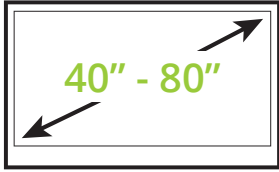

BACK-TO-BACK CEILING MOUNT

CM600BTB

SPECIFICATIONS:

DIMENSIONS: