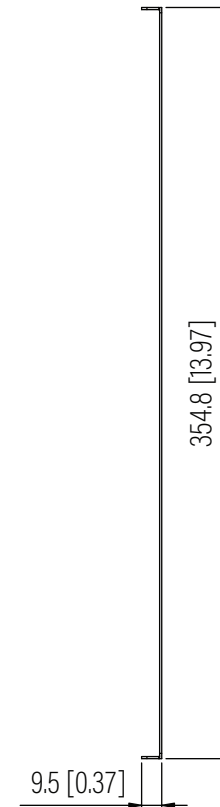

Front View

Side View

Top View

Dimension: mm [inches]

SPECIFICATIONS	
Model	SBP-8UP
Size	8U
Width	482.6mm / 19.00"
Depth	354.8mm / 13.97"
Height	9.5mm / 0.37"
Loading Capacity	- / -
Volume (CBM)	0.0016

 **MAINFRAME** M.F.G.
www.mainframemfg.com

SBP-8UP

SHEET 1 of 1