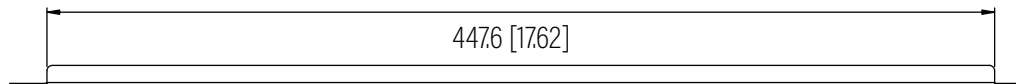

Front View

Side View

Top View

Dimension: mm [inches]

SPECIFICATIONS	
Model	SBP-8UP
Size	8U
Width	482.6mm / 19.00"
Depth	354.8mm / 13.97"
Height	9.5mm / 0.37"
Loading Capacity	- / -
Volume (CBM)	0.0016

 **MAINFRAME** M.F.G.
www.mainframemfg.com