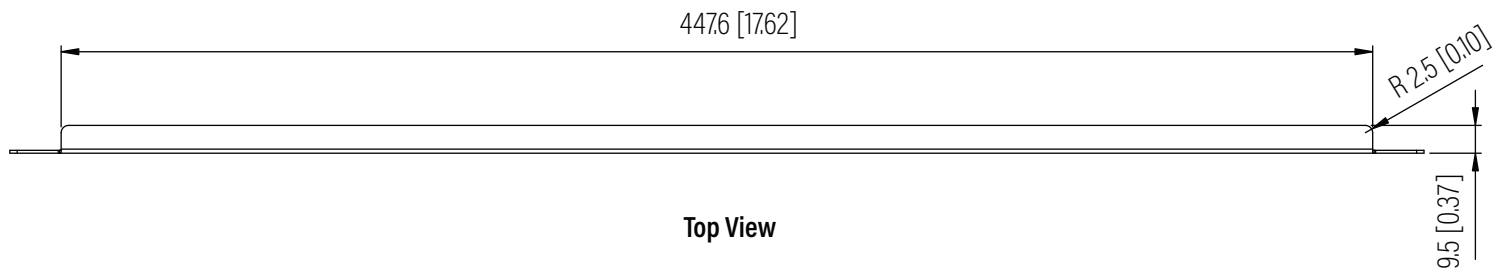

Front View

Side View

Top View

Dimension: mm [inches]

SPECIFICATIONS	
Model	SBP-4UP
Size	4U
Width	482.6mm / 19.00"
Depth	177mm / 6.97"
Height	9.5mm / 0.37"
Loading Capacity	- / -
Volume (CBM)	0.0008

 **MAINFRAME** M.F.G.
www.mainframemfg.com

SBP-4UP

SHEET 1 of 1