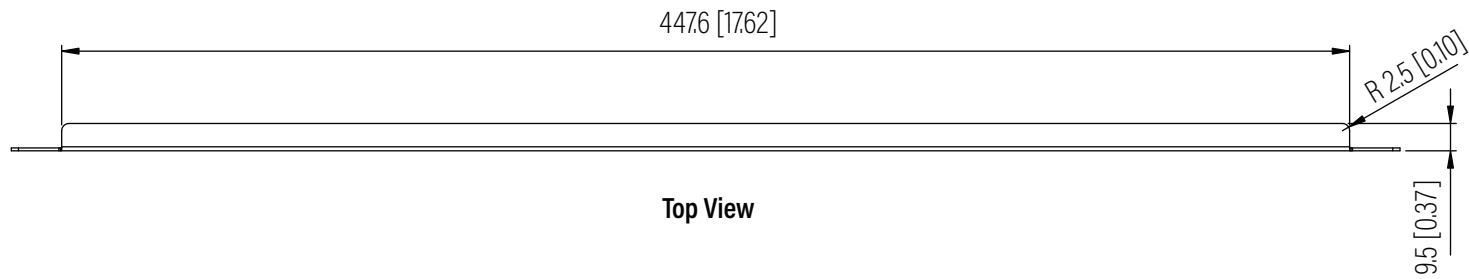

Front View

Side View

Top View

Dimension: mm [inches]

SPECIFICATIONS	
Model	SBP-3UP
Size	3U
Width	482.6mm / 19.00"
Depth	110mm / 4.33"
Height	9.5mm / 0.37"
Loading Capacity	- / -
Volume (CBM)	0.0005

 **MAINFRAME** M.F.G.
www.mainframemfg.com

SBP-3UP

SHEET 1 of 1