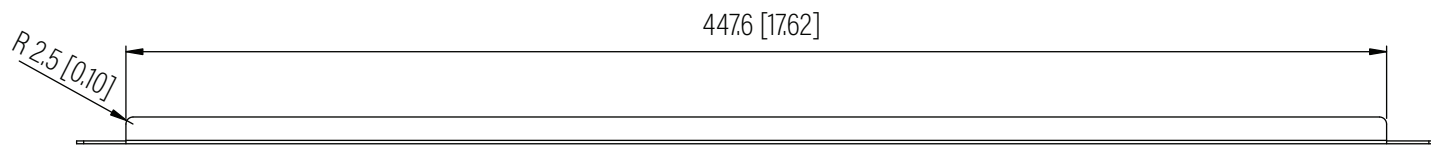

Front View

Side View

Top View

Dimension: mm [inches]

SPECIFICATIONS	
Model	SBP-1UP
Size	1U
Width	482.6mm / 19.00"
Depth	43.6mm / 1.72"
Height	9.5mm / 0.37"
Loading Capacity	- / -
Volume (CBM)	0.0002

SBP-1UP