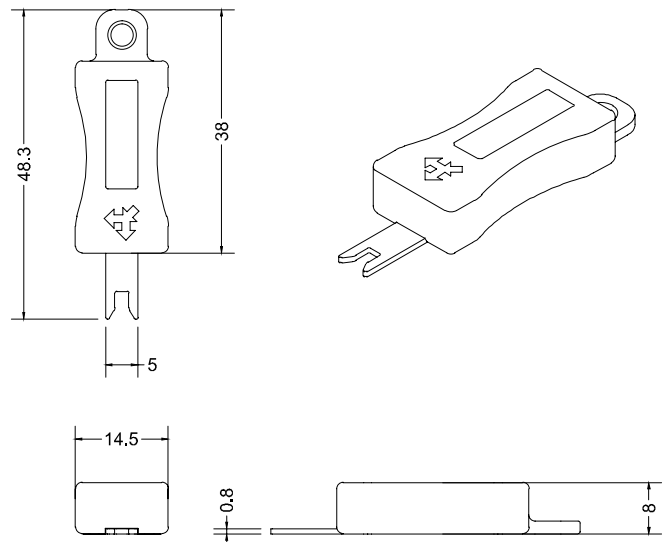

UNIVERSAL RJ45 LOCK PLUG (PORT BLOCKER) KEY

SKUS SJ-LPKEY

FEATURES

- A compact, portable tool compatible with RJ45 plug locks and locking inserts
- Quickly release a locked patch cable or RJ45 port in seconds

MATERIALS

PLASTIC	Fireproof ABS UL-94HB
METAL	SPCC
CAP	PVC

SIZE (WxDxH) 14.5 x 8.0 x 48.3 mm

SPECIFICATIONS

ROHS COMPLIANT	
OPERATION TEMPERATURE	-20 — +70 Degrees Celsius

INSTRUCTIONS FOR UNLOCKING

© PC Cable World. All rights reserved.