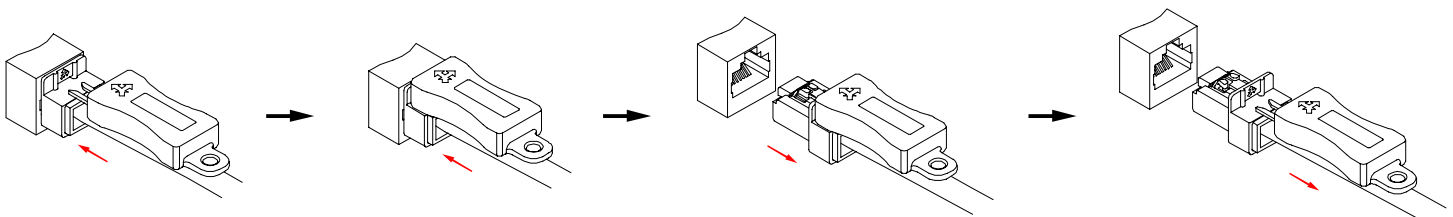

UNIVERSAL RJ45 LOCK PLUG (PORT BLOCKER) KEY

SKUS SJ-LPKEY

FEATURES

- A compact, portable tool compatible with RJ45 plug locks and locking inserts
- Quickly release a locked patch cable or RJ45 port in seconds

MATERIALS

PLASTIC	Fireproof ABS UL-94HB
METAL	SPCC
CAP	PVC

SIZE (WxDxH) 14.5 x 8.0 x 48.3 mm

SPECIFICATIONS

ROHS COMPLIANT	
OPERATION TEMPERATURE	-20 — +70 Degrees Celsius

INSTRUCTIONS FOR UNLOCKING

© PC Cable World. All rights reserved.