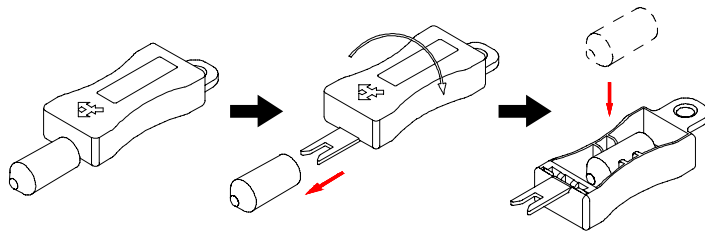

UNIVERSAL RJ45 LOCK PLUG (PORT BLOCKER) KEY

SKUS SJ-LPKEY

FEATURES

- A compact, portable tool compatible with RJ45 plug locks and locking inserts
- Quickly release a locked patch cable or RJ45 port in seconds

MATERIALS

PLASTIC	Fireproof ABS UL-94HB
METAL	SPCC
CAP	PVC

SIZE (WxDxH) 14.5 x 8.0 x 48.3 mm

SPECIFICATIONS

ROHS COMPLIANT	
OPERATION TEMPERATURE	-20 — +70 Degrees Celsius

INSTRUCTIONS FOR UNLOCKING

© PC Cable World. All rights reserved.