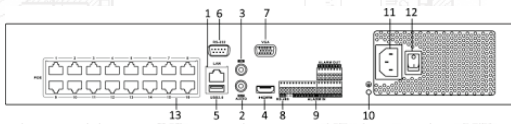

ES-7832-P16

32CH 16 PoE Network Video Recorder

Key Features

- Up to 32 Ch. IP cameras input
- 256 Mbps Input Max and 256 Mbps Output Max
- Support H.265
- Up to 12 MP resolution recording
- Independent VGA output up to 1080p, HDMI output at up to 4K resolution
- Plug & Play with 16 independent PoE network interfaces
- Support POS function

Physical Interfaces

Model Number

ES-7832-P16

Video Compression	H.264 / H.264 / H.265
IP Video Input	32 Ch. (256 Mbps Max input)
Video Output	1 HDMI, 1 VGA, 1 BNC
Audio Input/Output	1/1
Two-way Audio	1/1
Real-time recording resolution	Up to 12 Megapixels
HDMI Output Resolution	4K
VGA Output Resolution	1080P, 60Hz
RAID	N/A
Synchronous Playback	4 Ch. @ 4K, or 16 Ch. @ 1080P
Alarm Input/ Output	16/4
Network Interface	1 RJ45 10M/100M/1000M adaptive Ethernet Interface
PoE Network Interfaces/Built-in switch	16 independent 100 Mbps PoE network interfaces
Internal SATA	4 SATA interfaces (up to 8TB each)
eSATA	1 eSATA
USB interface	2 x USB2.0, 1 x USB3.0
Chassis	19-inch rack-mounted 1.5U
Dimensions (W × D × H)	17.5"W × 15.4"D × 2.75"H
Power Supply	100 ~ 240 VAC, 20W
Weight	11 lbs (without hard disk)