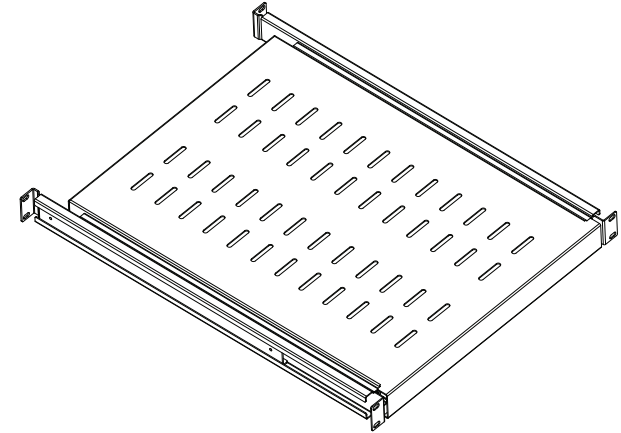

Top View

Front View

Side View

Dimension: mm [inches]

SPECIFICATIONS

Model	SRS-4-S	
Size	1U	
Width	482.6mm	/ 19"
Depth	600mm	/ 23.62"
Height	43mm	/ 1.69"
Loading Capacity	70kg	/ 154lbs
Volume (CBM)	0.011	

 **MAINFRAME** M.F.G.
www.mainframemfg.com

SRS-4-S

SHEET 1 of 2

Dimension: mm [inches]

SPECIFICATIONS	
Model	SRS-4-S
Size	1U
Width	482.6mm / 19"
Depth	600mm / 23.62"
Height	43mm / 1.69"
Loading Capacity	70kg / 154lbs
Volume (CBM)	0.011

www.mainframemfg.com