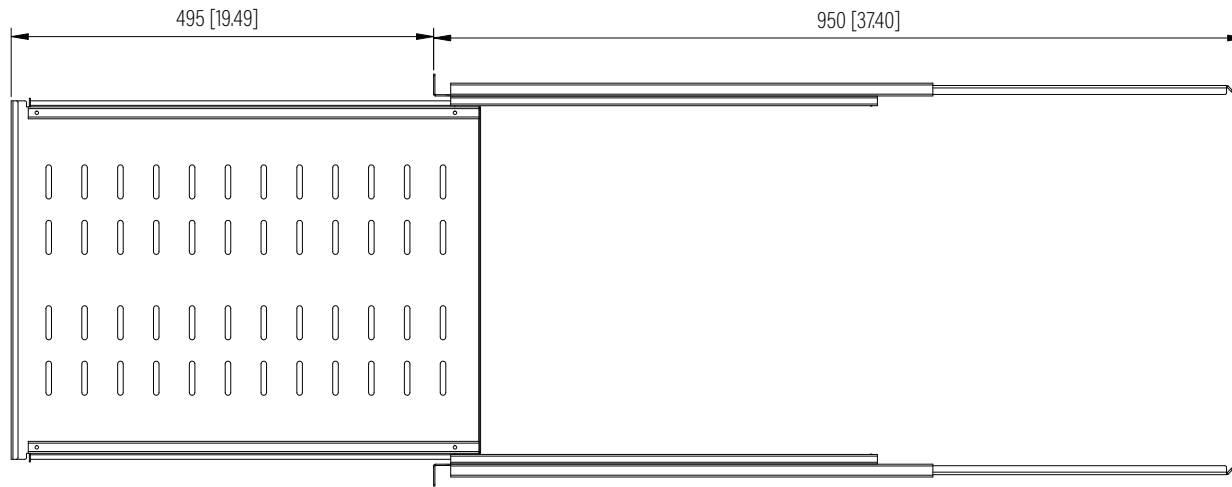

Top View

Front View

Side View

Dimension: mm [inches]

SPECIFICATIONS

Model	SRS-4-S	
Size	1U	
Width	482.6mm	/ 19"
Depth	600mm	/ 23.62"
Height	43mm	/ 1.69"
Loading Capacity	70kg	/ 154lbs
Volume (CBM)	0.011	

 **MAINFRAME** M.F.G.
www.mainframemfg.com

SRS-4-S

SHEET 1 of 2

Dimension: mm [inches]

SPECIFICATIONS	
Model	SRS-4-S
Size	1U
Width	482.6mm / 19"
Depth	600mm / 23.62"
Height	43mm / 1.69"
Loading Capacity	70kg / 154lbs
Volume (CBM)	0.011

www.mainframemfg.com