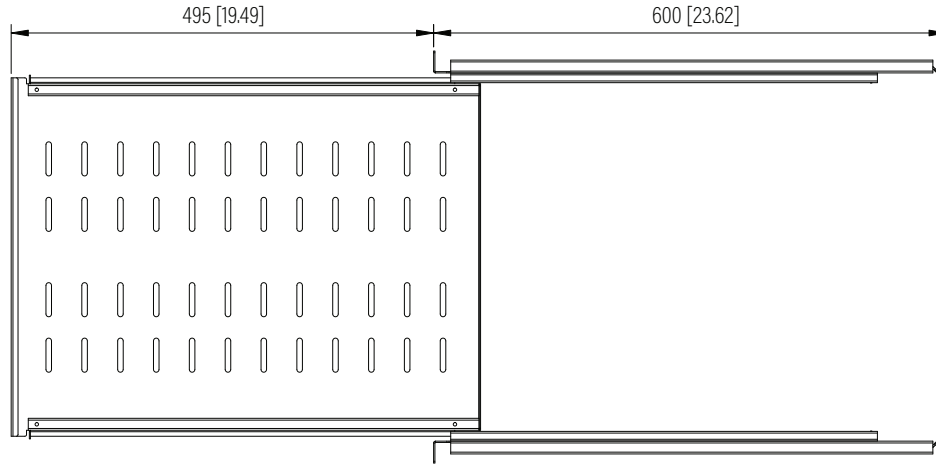

Top View

Front View

Side View

Dimension: mm [inches]

SPECIFICATIONS

Model	SRS-4-S	
Size	1U	
Width	482.6mm	/ 19"
Depth	600mm	/ 23.62"
Height	43mm	/ 1.69"
Loading Capacity	70kg	/ 154lbs
Volume (CBM)	0.011	

 **MAINFRAME** M.F.G.
www.mainframemfg.com

SRS-4-S

SHEET 1 of 2

Dimension: mm [inches]

SPECIFICATIONS	
Model	SRS-4-S
Size	1U
Width	482.6mm / 19"
Depth	600mm / 23.62"
Height	43mm / 1.69"
Loading Capacity	70kg / 154lbs
Volume (CBM)	0.011

www.mainframemfg.com