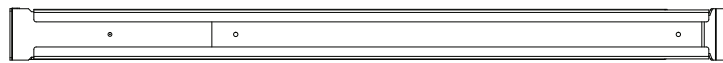

Top View

Front View

Side View

Dimension: mm [inches]

SPECIFICATIONS

Model	SRS-4-S	
Size	1U	
Width	482.6mm	/ 19"
Depth	600mm	/ 23.62"
Height	43mm	/ 1.69"
Loading Capacity	70kg	/ 154lbs
Volume (CBM)	0.011	

 **MAINFRAME** M.F.G.
www.mainframemfg.com

SRS-4-S

SHEET 1 of 2

Dimension: mm [inches]

SPECIFICATIONS	
Model	SRS-4-S
Size	1U
Width	482.6mm / 19"
Depth	600mm / 23.62"
Height	43mm / 1.69"
Loading Capacity	70kg / 154lbs
Volume (CBM)	0.011

www.mainframemfg.com