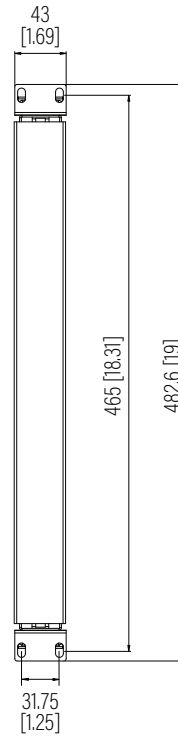

Top View

Front View

Side View

Dimension: mm [inches]

SPECIFICATIONS

Model	SRS-4-S	
Size	1U	
Width	482.6mm	/ 19"
Depth	600mm	/ 23.62"
Height	43mm	/ 1.69"
Loading Capacity	70kg	/ 154lbs
Volume (CBM)	0.011	

 **MAINFRAME** M.F.G.
www.mainframemfg.com

SRS-4-S

SHEET 1 of 2

Dimension: mm [inches]

SPECIFICATIONS	
Model	SRS-4-S
Size	1U
Width	482.6mm / 19"
Depth	600mm / 23.62"
Height	43mm / 1.69"
Loading Capacity	70kg / 154lbs
Volume (CBM)	0.011

www.mainframemfg.com