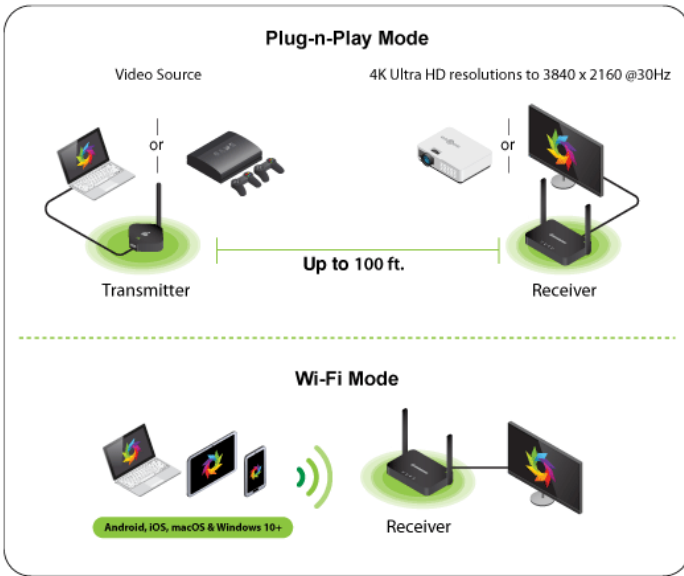

GWKIT4K

4K HDMI® Wireless Video TV Connection Kit

- Wirelessly mirror small screen from your HDMI source such as Blu-Ray™ or laptop with HDMI™ output to a big display screen or projector
- Maximum resolutions of 4K @30Hz
- Wireless 2.4/5 GHz using WPA-2 encryption with 128-bit AES
- Range up to 100 ft under optimal conditions
- Casting from your device to a big monitor takes less than a minute

Wirelessly Broadcast 4K Video from Any 4K Capable HDMI Device

IOGEAR's 4K HDMI® Wireless Video TV Connection Kit is the perfect solution for wirelessly streaming 4K video and audio from your 4K game consoles, Blu-Ray® players, set top boxes or from your Windows 10+ PC, Android device, MacOS X, iPhone or iPad to your 4K UHD TV, projector or monitor. Use the built-in dedicated Wi-Fi to stream high quality 4K video and audio from up to 100 feet* to any connected screen. Enjoy all your favorite content in 4K such as movies, videos, photos and online streaming sites including YouTube®, Hulu® and Netflix®** in Ultra HD.

Simple, Straightforward Setup

Installation is fast and straightforward. Simply connect the included transmitter to your HDMI source and plug the receiver to your TV and follow the simple onscreen instruction. The 4K Wireless HD TV Connection Kit creates its own dedicated wireless network and is not reliant on an existing in-building Wi-Fi network.

Requirements

Package Contents

Plug and Play Mode

- Source with HDMI output.
- Display with HDMI input.

1 x Transmitter

1 x Receiver

1 x Power Adapter for Receiver

Screen Sharing Mode