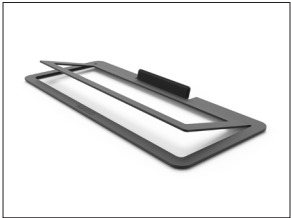

S10

S10 center channel speaker stand allows listeners to extract everything their compact center channel speaker or high-end sound bar has to offer. 12 degrees of upward tilt point the speaker toward the listener's ear to deliver flawless, on-axis response and lifts the speaker from the furniture surface to reduce early reflections improving clarity. Foam dampening and a bent metal design absorb vibrations to lessen distracting rattling caused by resonances in the room. The low-profile design allows for lower TV placement compared to traditional pedestal-style speaker stands resulting in a more comfortable viewing position. S10 is compatible with center channels and sound bars 5.5"-6.9" deep and 16"-36" wide.

FEATURES & SPECIFICATIONS

- Ideal for center channel speakers and sound bars
- Low profile design
- 12° of upward tilt
- Foam padding helps to reduce resonance
- Speaker resting surface measures: 15.7" W x 5.7" D (39.8 x 14.5 cm)
- Supports speakers weighing up to 19 lb (8.6 kg)
- Maximum speaker dimensions: 16"-36" W x 5.7"-6.9" D (40.6-91.4 cm W x 14.5-17.5 cm D)
- Constructed out of solid steel with painted finish
- Gift box dimensions: 18.1" x 7.6" x 2" (45.9 x 19.3 x 5 cm)
- Product dimensions: 17.5" x 7.2" x 1.7" (44.3 x 18.3 x 4.3 cm)
- Product weight: 2.2 lb (1 kg)
- UPC: 800152721132

TECHNICAL ILLUSTRATIONS

MAXIMIZE PERFORMANCE

12 degrees of upward tilt point the speaker toward the listener's ear to deliver flawless, on-axis response and reduce reflections from the furniture surface which can reduce clarity

REDUCED RATTLING

Foam padding and a bent metal design decouple the speaker from the furniture surface resulting in less vibrations being transmitted into the room

IMPROVE ERGONOMICS

Low-profile design allows for lower TV placement compared to pedestal-style speaker stands, resulting in a more comfortable viewing position without neck strain