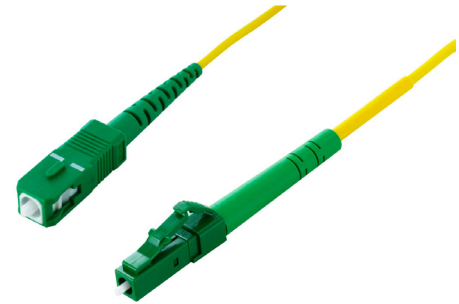

LC/APC-SC/APC SM SIMPLEX 9/125 FIBER OPTICAL CABLE

SKUS	LCASCA03SS	(3')	LCASCA33SS	(33')
	LCASCA06SS	(6')	LCASCA50SS	(50')
	LCASCA10SS	(10')	LCASCA65SS	(65')
	LCASCA15SS	(15')	LCASCA75SS	(75')
	LCASCA25SS	(25')	LCASCA100SS	(100')

FEATURES

- LC/APC-SC/APC OS2 Single-Mode Simplex Cable 9/125µm
- Perfect for fast Ethernet, gigabit Ethernet, and other data applications
- Ideal solution for long-range networking
- UL listed and OFNR (riser) rated
- Suitable for use in upright shafts between building floors
- Compliant with ITU-T standard G657A1
- Features a standard SMF yellow jacket and Corning core
- Each cable is individually packed in a zip bag for convenience

MATERIALS

(1)	OD: 2.0mm, Singlemode 9/125 G657A1, Corning Fiber, Simplex Cable, PVC, Colour: Yellow
(2)	LC/APC SM 2.0mm Simplex Connector (Green Housing Green Boot)
(3)	SC/APC SM 2.0mm Simplex Connector (Green Housing Green Boot)