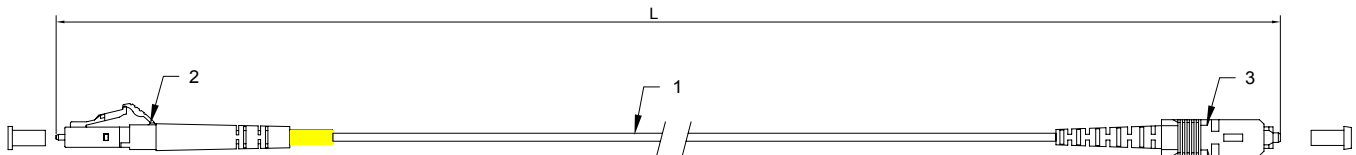

LC/APC-SC/APC SM SIMPLEX 9/125 FIBER OPTICAL CABLE

SKUS	LCASCA03SS	(3')	LCASCA33SS	(33')
	LCASCA06SS	(6')	LCASCA50SS	(50')
	LCASCA10SS	(10')	LCASCA65SS	(65')
	LCASCA15SS	(15')	LCASCA75SS	(75')
	LCASCA25SS	(25')	LCASCA100SS	(100')

FEATURES

- LC/APC-SC/APC OS2 Single-Mode Simplex Cable 9/125µm
- Perfect for fast Ethernet, gigabit Ethernet, and other data applications
- Ideal solution for long-range networking
- UL listed and OFNR (riser) rated
- Suitable for use in upright shafts between building floors
- Compliant with ITU-T standard G657A1
- Features a standard SMF yellow jacket and Corning core
- Each cable is individually packed in a zip bag for convenience

MATERIALS

(1)	OD: 2.0mm, Singlemode 9/125 G657A1, Corning Fiber, Simplex Cable, PVC, Colour: Yellow
(2)	LC/APC SM 2.0mm Simplex Connector (Green Housing Green Boot)
(3)	SC/APC SM 2.0mm Simplex Connector (Green Housing Green Boot)