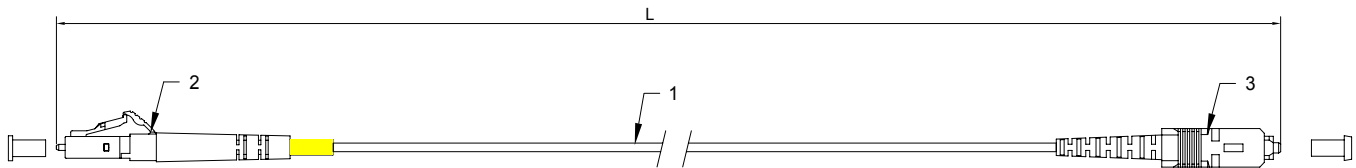

LC/APC-SC SM SIMPLEX 9/125 FIBER OPTICAL CABLE

SKUS	LCASC03SS (3')	LCASC33SS (33')
	LCASC06SS (6')	LCASC50SS (50')
	LCASC10SS (10')	LCASC65SS (65')
	LCASC15SS (15')	LCASC75SS (75')
	LCASC25SS (25')	LCASC100SS (100')

FEATURES

- LC/APC-SC/UPC OS2 Single-Mode Simplex Cable 9/125µm
- Perfect for fast Ethernet, gigabit Ethernet, and other data applications
- Ideal solution for long-range networking
- UL listed and OFNR (riser) rated
- Suitable for use in upright shafts between building floors
- Compliant with ITU-T standard G657A1
- Features a standard SMF yellow jacket and Corning core
- Each cable is individually packed in a zip bag for convenience

MATERIALS

(1)	OD: 2.0mm, Singlemode 9/125 G657A1, Corning Fiber, Simplex Cable, PVC, Colour: Yellow
(2)	LC/APC SM 2.0mm Simplex Connector (Green Housing Green Boot)
(3)	SC/UPC SM 2.0mm Simplex Connector (Blue Housing Blue Boot)

CABLE LENGTH AND TOLERANCE

CABLE LENGTH<1M	5cm
1M≤CABLE LENGTH<15M	10cm
15M≤CABLE LENGTH<30M	15cm
CABLE LENGTH≥30M	Cable Length*1%

SPECIFICATIONS

INSERTION LOSS	≤ 0.3 dB
RETURN LOSS	≥ 60 dB (APC), ≥ 55 dB (UPC)