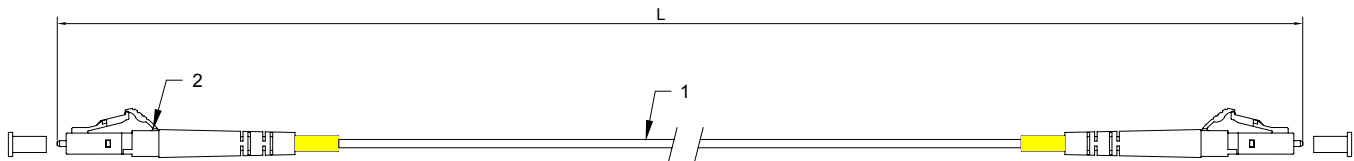

# LC/APC-LC/APC SM SIMPLEX 9/125 FIBER OPTICAL CABLE

<b>SKUS</b>	LCALCA03SS	(3')	LCALCA33SS	(33')
	LCALCA06SS	(6')	LCALCA50SS	(50')
	LCALCA10SS	(10')	LCALCA65SS	(65')
	LCALCA15SS	(15')	LCALCA75SS	(75')
	LCALCA25SS	(25')	LCALCA100SS	(100')

## FEATURES

- LC/APC-LC/APC OS2 Single-Mode Simplex Cable 9/125µm
- Perfect for fast Ethernet, gigabit Ethernet, and other data applications
- Ideal solution for long-range networking
- UL listed and OFNR (riser) rated
- Suitable for use in upright shafts between building floors
- Compliant with ITU-T standard G657A1
- Features a standard SMF yellow jacket and Corning core
- Each cable is individually packed in a zip bag for convenience