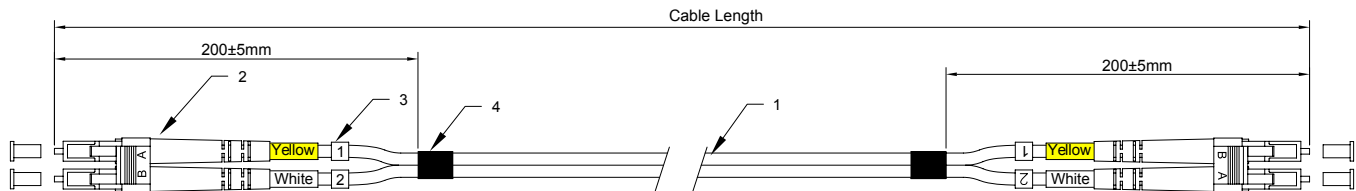

LC/APC-LC/APC SM DUPLEX 9/125 FIBER OPTICAL CABLE

SKUS	LCALCA03SD	(3')	LCALCA33SD	(33')
	LCALCA06SD	(6')	LCALCA50SD	(50')
	LCALCA10SD	(10')	LCALCA65SD	(65')
	LCALCA15SD	(15')	LCALCA75SD	(75')
	LCALCA25SD	(25')	LCALCA100SD	(100')

FEATURES

- LC/APC-LC/APC OS2 Single-Mode Duplex Cable 9/125µm
- Perfect for fast Ethernet, gigabit Ethernet, and other data applications
- Ideal solution for long-range networking
- UL listed and OFNR (riser) rated
- Suitable for use in upright shafts between building floors
- Compliant with ITU-T standard G657A1
- Features a standard SMF yellow jacket and Corning core
- Each cable is individually packed in a zip bag for convenience

MATERIALS

(1)	OD: 2.0mm, Singlemode 9/125 G657A1, Corning Fiber, Duplex Cable, PVC, Colour: Yellow
(2)	LC/APC SM 2.0mm Duplex Connector (Green Housing Green Boot)
(3)	Cable Marker
(4)	Black Shrinkage Tube

CABLE LENGTH AND TOLERANCE

CABLE LENGTH<1M	5cm
1M≤CABLE LENGTH<15M	10cm
15M≤CABLE LENGTH<30M	15cm
CABLE LENGTH≥30M	Cable Length*1%

SPECIFICATIONS

INSERTION LOSS	≤ 0.3 dB
RETURN LOSS	≥ 60 dB
A-B / B-A	

© PC Cable World. All rights reserved.