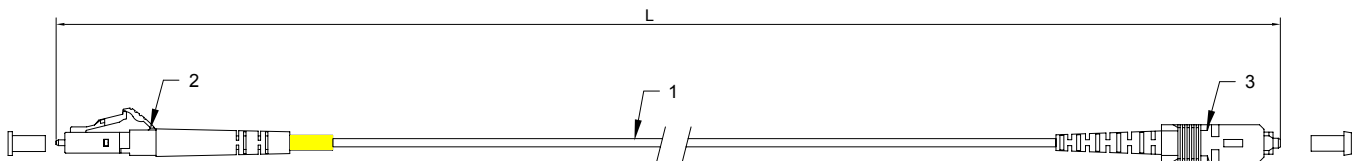

# LC-SC/APC SM SIMPLEX 9/125 FIBER OPTICAL CABLE

SKUS	LCSCA03SS (3')	LCSCA33SS (33')
	LCSCA06SS (6')	LCSCA50SS (50')
	LCSCA10SS (10')	LCSCA65SS (65')
	LCSCA15SS (15')	LCSCA75SS (75')
	LCSCA25SS (25')	LCSCA100SS (100')

## FEATURES

- LC/UPC-SC/APC OS2 Single-Mode Simplex Cable 9/125µm
- Perfect for fast Ethernet, gigabit Ethernet, and other data applications
- Ideal solution for long-range networking
- UL listed and OFNR (riser) rated
- Suitable for use in upright shafts between building floors
- Compliant with ITU-T standard G657A1
- Features a standard SMF yellow jacket and Corning core
- Each cable is individually packed in a zip bag for convenience