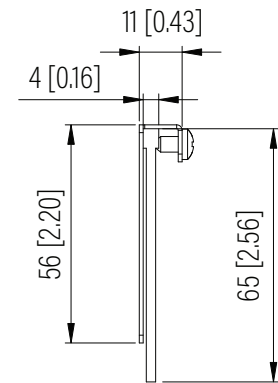

Front View

Side View

Dimension: mm [inches]

SPECIFICATIONS

Model	CMS-BS	
Size	-	
Width	340mm	/ 13.39"
Depth	11mm	/ 0.43"
Height	65mm	/ 2.56"
Loading Capacity	-	/ -
Volume (CBM)	0.001	

 **MAINFRAME** M.F.G.
www.mainframemfg.com