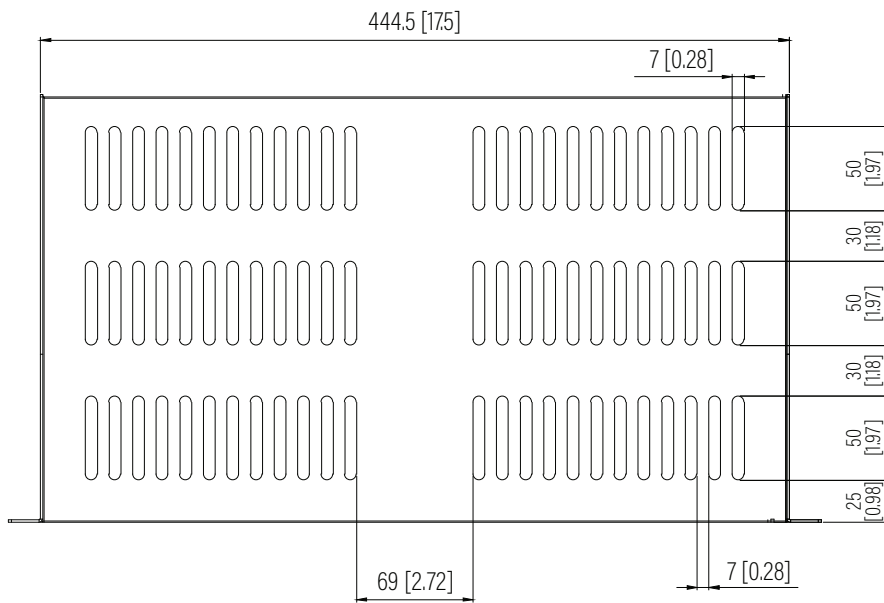

Front View

Top View

Side View

Dimension: mm [inches]

SPECIFICATIONS	
Model	TO19101VTL
Size	1U
Width	444.5mm / 17.5"
Depth	254mm / 10"
Height	43.6mm / 1.72"
Loading Capacity	20kg / 44lbs
Volume (CBM)	0.005