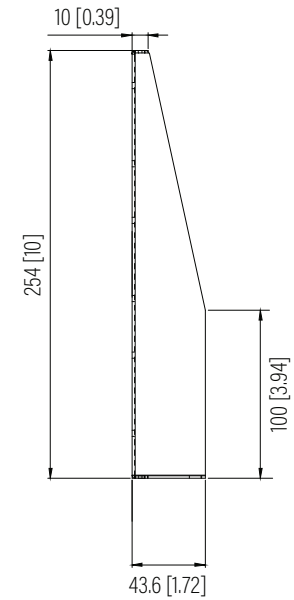

Front View

Top View

Side View

Dimension: mm [inches]

SPECIFICATIONS	
Model	TO19101VTL
Size	1U
Width	444.5mm / 17.5"
Depth	254mm / 10"
Height	43.6mm / 1.72"
Loading Capacity	20kg / 44lbs
Volume (CBM)	0.005