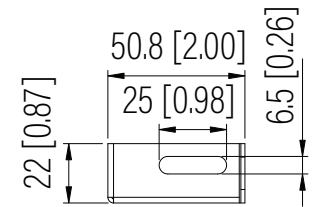

Front View

Side View

Top View

Dimension: mm [inches]

SPECIFICATIONS	
Model	LB-2-D
Offset	2"
Width	483mm / 19.02"
Depth	50.8mm / 2.00"
Height	22mm / 0.87"
Loading Capacity	- / -
Volume (CBM)	0.0005

LB-2-D

SHEET 1 of 1