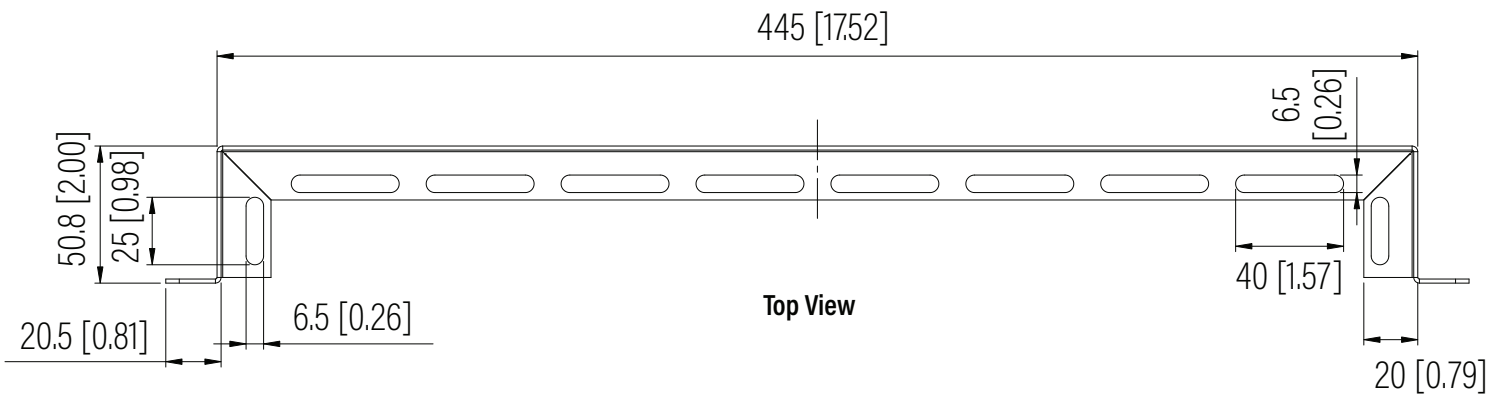

Front View

Side View

Top View

Dimension: mm [inches]

SPECIFICATIONS	
Model	LB-2-D
Offset	2"
Width	483mm / 19.02"
Depth	50.8mm / 2.00"
Height	22mm / 0.87"
Loading Capacity	- / -
Volume (CBM)	0.0005

LB-2-D

SHEET 1 of 1