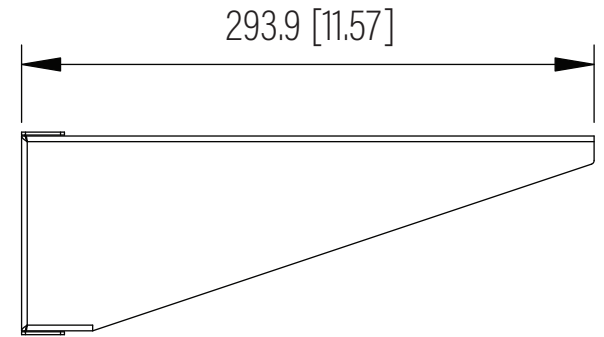

Front View

Side View

Top View

Dimension: mm [inches]

SPECIFICATIONS	
Model	VWB-6U-ES
Size	6U
Width	510mm / 20.08"
Depth	293.9mm / 11.57"
Height	104mm / 4.09"
Loading Capacity	15kg / 33lbs
Volume (CBM)	0.016