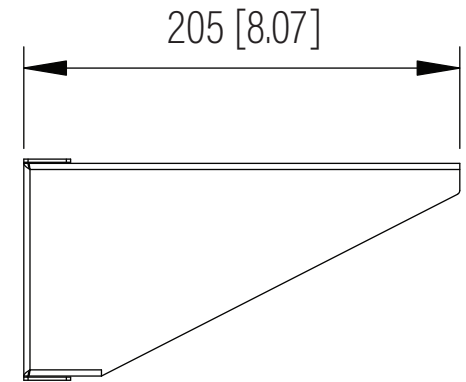

Front View

Side View

Top View

**SPECIFICATIONS**

Model	VWB-4U-ES	
Size	4U	
Width	510mm	/ 20.08"
Depth	205mm	/ 8.07"
Height	104mm	/ 4.09"
Loading Capacity	15kg	/ 33lbs
Volume (CBM)	0.011	

Dimension: mm [inches]