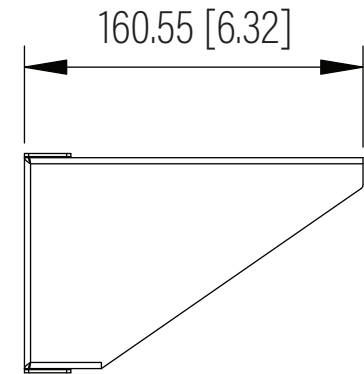

Front View

Side View

Top View

Dimension: mm [inches]

SPECIFICATIONS	
Model	VWB-3U-ES
Size	3U
Width	510mm / 20.08"
Depth	160.55mm / 6.32"
Height	104mm / 4.09"
Loading Capacity	15kg / 33lbs
Volume (CBM)	0.009