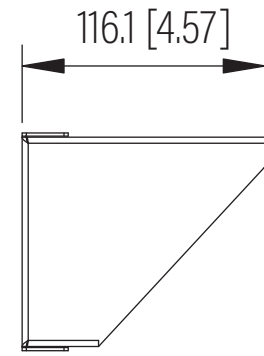

Front View

Side View

Top View

Dimension: mm [inches]

SPECIFICATIONS	
Model	VWB-2U-ES
Size	2U
Width	510mm / 20.08"
Depth	116.1mm / 4.57"
Height	104mm / 4.09"
Loading Capacity	15kg / 33lbs
Volume (CBM)	0.006