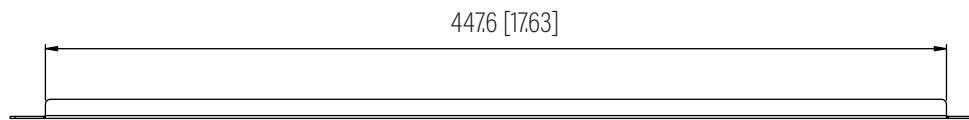

Front View

Side View

Top View

Dimension: mm [inches]

SPECIFICATIONS	
Model	SBP-8U
Size	8U
Width	482.6mm / 19"
Depth	354.8mm / 13.95"
Height	9.5mm / 0.37"
Loading Capacity	- / -
Volume (CBM)	0.0016

 **MAINFRAME** M.F.G.
www.mainframemfg.com