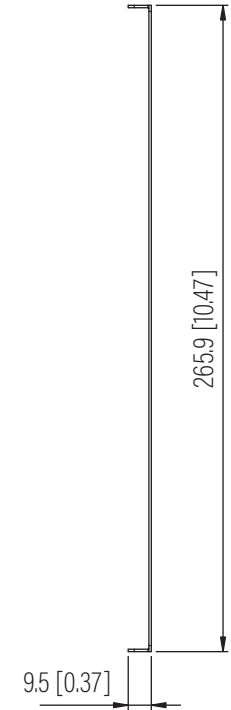

Front View

Side View

Top View

Dimension: mm [inches]

SPECIFICATIONS	
Model	SBP-6U
Size	6U
Width	482.6mm / 19"
Depth	265.9mm / 10.47"
Height	9.5mm / 0.37"
Loading Capacity	- / -
Volume (CBM)	0.00012

 **MAINFRAME** M.F.G.
www.mainframemfg.com

SBP-6U

SHEET 1 of 1