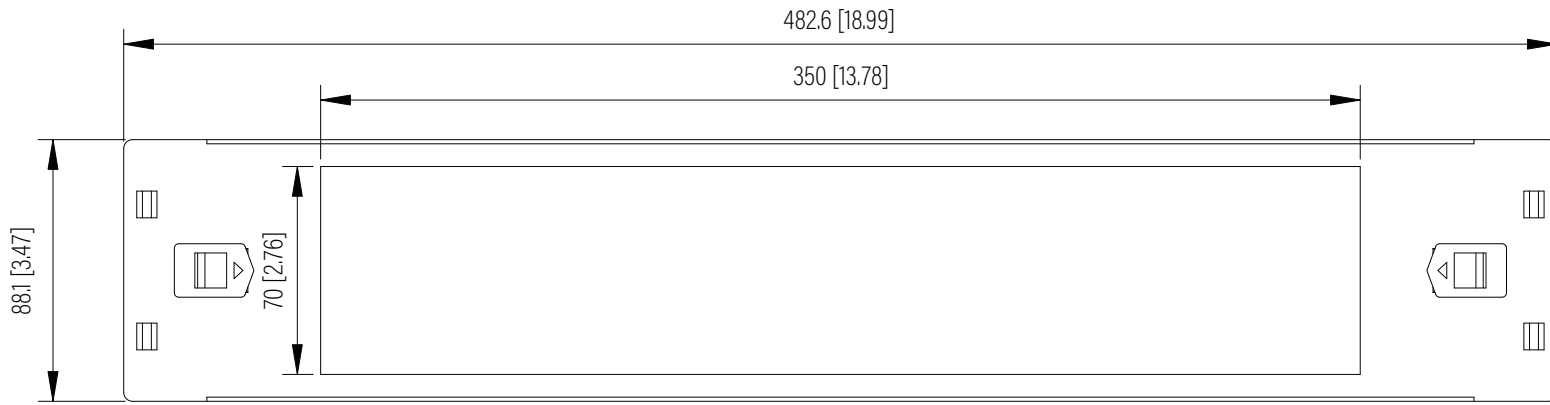

Top View

Front View

Side View

Dimension: mm [inches]

SPECIFICATIONS

Model	CMS-2-TBR	
Size	2U	
Width	482.6mm	/ 19"
Depth	11mm	/ 0.43"
Height	88.1mm	/ 3.47"
Loading Capacity	-	/ -
Volume (CBM)	0.001	

 **MAINFRAME** M.F.G.
www.mainframemfg.com