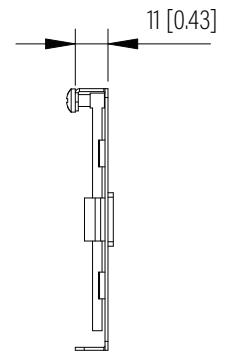

Top View

Front View

Side View

Dimension: mm [inches]

SPECIFICATIONS

Model	CMS-2-TBR	
Size	2U	
Width	482.6mm	/ 19"
Depth	11mm	/ 0.43"
Height	88.1mm	/ 3.47"
Loading Capacity	-	/ -
Volume (CBM)	0.001	

 **MAINFRAME** M.F.G.
www.mainframemfg.com