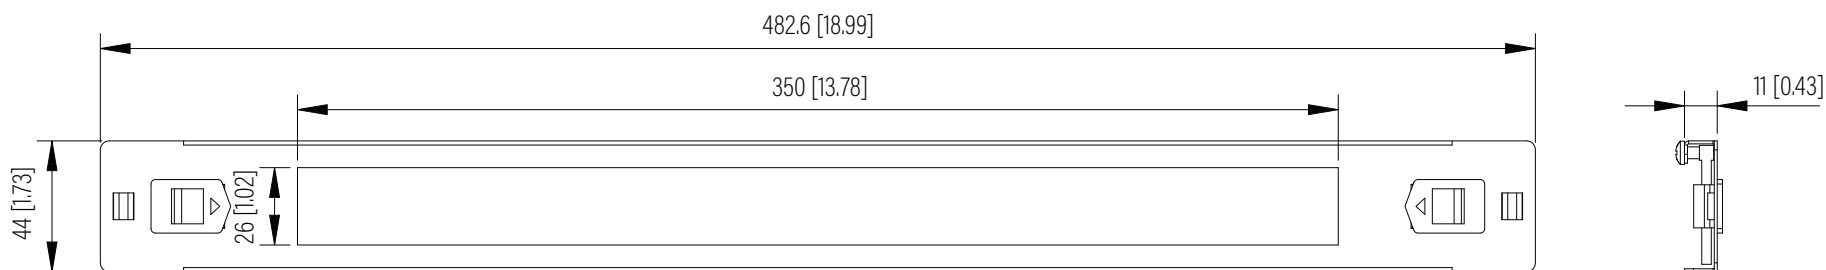

Top View

Front View

Side View

Dimension: mm [inches]

**SPECIFICATIONS**

Model	CMS-1-TBR	
Size	1U	
Width	482.6mm	/ 19"
Depth	11mm	/ 0.43"
Height	44mm	/ 1.73"
Loading Capacity	-	/ -
Volume (CBM)	0.0005	

**CMS-1-TBR**