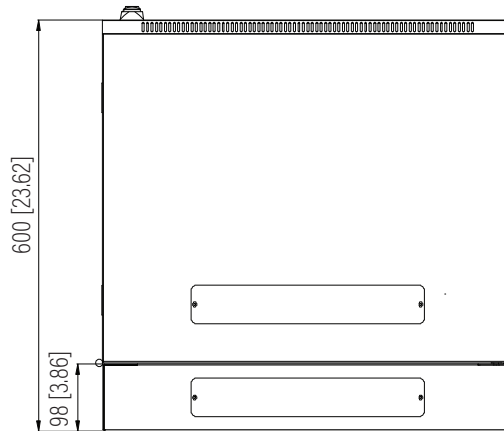

Top View

Bottom View

Top View

Rear View

Front View

Side View

Dimension: mm [inches]

**SPECIFICATIONS**

|                         |                   |                                       |                |
|-------------------------|-------------------|---------------------------------------|----------------|
| <b>Model</b>            | <b>H-CAB-9U</b>   |                                       |                |
| <b>Size</b>             | 9U                |                                       |                |
| <b>Width</b>            | 600mm / 23.62"    | <b>Minimum Mounting Depth</b>         | 435mm / 17.13" |
| <b>Depth</b>            | 600mm / 23.62"    | <b>Maximum Mounting Depth</b>         | 570mm / 22.44" |
| <b>Height</b>           | 503.85mm / 19.84" | <b>Factory Default Mounting Depth</b> | 505mm / 19.88" |
| <b>Loading Capacity</b> | 60kg / 132lbs     | <b>Volume (CBM)</b>                   | 0.181          |