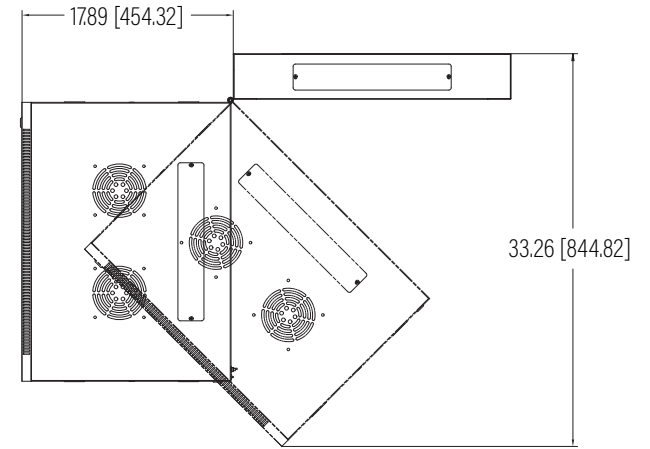

Top View

Bottom View

Top View

Rear View

Front View

Side View

Dimension: mm [inches]

**SPECIFICATIONS**

|                         |                   |                                       |                |
|-------------------------|-------------------|---------------------------------------|----------------|
| <b>Model</b>            | <b>H-CAB-9U</b>   |                                       |                |
| <b>Size</b>             | 9U                |                                       |                |
| <b>Width</b>            | 600mm / 23.62"    | <b>Minimum Mounting Depth</b>         | 435mm / 17.13" |
| <b>Depth</b>            | 600mm / 23.62"    | <b>Maximum Mounting Depth</b>         | 570mm / 22.44" |
| <b>Height</b>           | 503.85mm / 19.84" | <b>Factory Default Mounting Depth</b> | 505mm / 19.88" |
| <b>Loading Capacity</b> | 60kg / 132lbs     | <b>Volume (CBM)</b>                   | 0.181          |