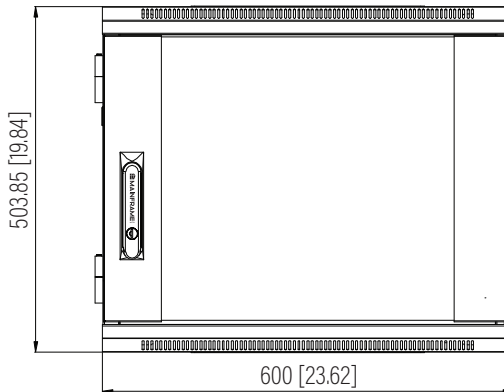

Top View

Bottom View

Top View

Rear View

Front View

Side View

Dimension: mm [inches]

**SPECIFICATIONS**

|                         |                   |                                       |                |
|-------------------------|-------------------|---------------------------------------|----------------|
| <b>Model</b>            | <b>H-CAB-9U</b>   |                                       |                |
| <b>Size</b>             | 9U                |                                       |                |
| <b>Width</b>            | 600mm / 23.62"    | <b>Minimum Mounting Depth</b>         | 435mm / 17.13" |
| <b>Depth</b>            | 600mm / 23.62"    | <b>Maximum Mounting Depth</b>         | 570mm / 22.44" |
| <b>Height</b>           | 503.85mm / 19.84" | <b>Factory Default Mounting Depth</b> | 505mm / 19.88" |
| <b>Loading Capacity</b> | 60kg / 132lbs     | <b>Volume (CBM)</b>                   | 0.181          |