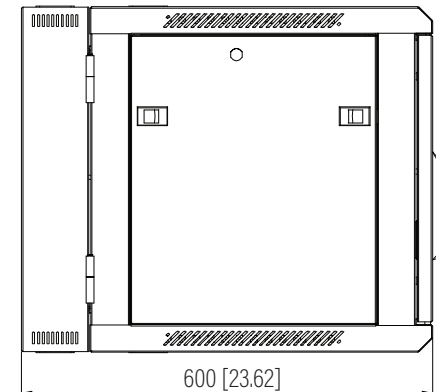

Top View

Bottom View

Top View

Rear View

Front View

Side View

Dimension: mm [inches]

**SPECIFICATIONS**

|                         |                   |                                       |                |
|-------------------------|-------------------|---------------------------------------|----------------|
| <b>Model</b>            | <b>H-CAB-9U</b>   |                                       |                |
| <b>Size</b>             | 9U                |                                       |                |
| <b>Width</b>            | 600mm / 23.62"    | <b>Minimum Mounting Depth</b>         | 435mm / 17.13" |
| <b>Depth</b>            | 600mm / 23.62"    | <b>Maximum Mounting Depth</b>         | 570mm / 22.44" |
| <b>Height</b>           | 503.85mm / 19.84" | <b>Factory Default Mounting Depth</b> | 505mm / 19.88" |
| <b>Loading Capacity</b> | 60kg / 132lbs     | <b>Volume (CBM)</b>                   | 0.181          |