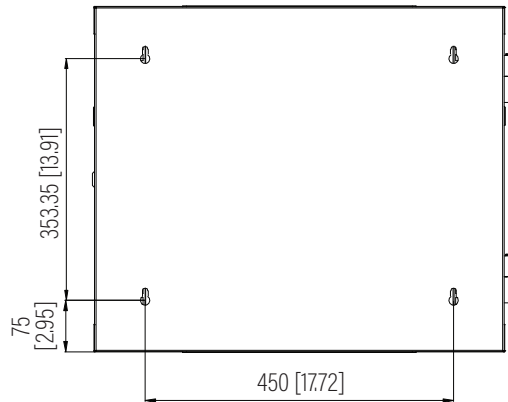

Top View

Bottom View

Top View

Rear View

Front View

Side View

Dimension: mm [inches]

**SPECIFICATIONS**

|                         |                   |                                       |                |
|-------------------------|-------------------|---------------------------------------|----------------|
| <b>Model</b>            | <b>H-CAB-9U</b>   |                                       |                |
| <b>Size</b>             | 9U                |                                       |                |
| <b>Width</b>            | 600mm / 23.62"    | <b>Minimum Mounting Depth</b>         | 435mm / 17.13" |
| <b>Depth</b>            | 600mm / 23.62"    | <b>Maximum Mounting Depth</b>         | 570mm / 22.44" |
| <b>Height</b>           | 503.85mm / 19.84" | <b>Factory Default Mounting Depth</b> | 505mm / 19.88" |
| <b>Loading Capacity</b> | 60kg / 132lbs     | <b>Volume (CBM)</b>                   | 0.181          |