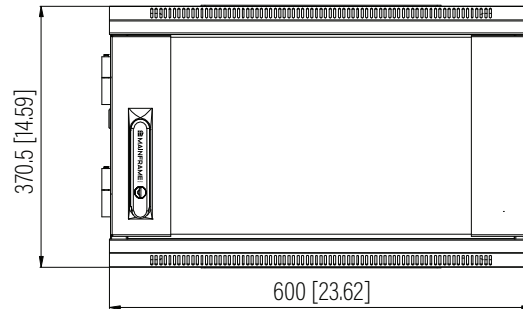

Top View

Bottom View

Top View

Rear View

Front View

Side View

Dimension: mm [inches]

SPECIFICATIONS

Model	H-CAB-6U		
Size	6U		
Width	600mm / 23.62"	Minimum Mounting Depth	435mm / 17.13"
Depth	600mm / 23.62"	Maximum Mounting Depth	570mm / 22.44"
Height	370.5mm / 14.59"	Factory Default Mounting Depth	505mm / 19.88"
Loading Capacity	60kg / 132lbs	Volume (CBM)	0.133