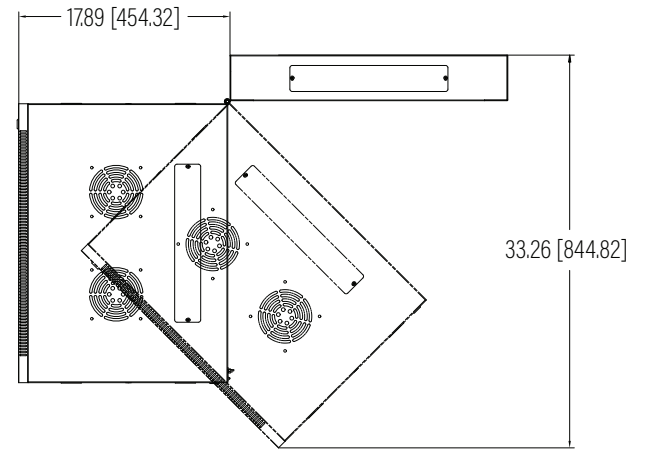

Top View

Bottom View

Top View

Rear View

Front View

Side View

Dimension: mm [inches]

SPECIFICATIONS

Model	H-CAB-6U		
Size	6U		
Width	600mm / 23.62"	Minimum Mounting Depth	435mm / 17.13"
Depth	600mm / 23.62"	Maximum Mounting Depth	570mm / 22.44"
Height	370.5mm / 14.59"	Factory Default Mounting Depth	505mm / 19.88"
Loading Capacity	60kg / 132lbs	Volume (CBM)	0.133