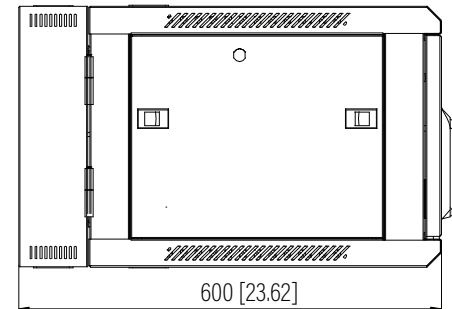

Top View

Bottom View

Top View

Rear View

Front View

Side View

Dimension: mm [inches]

SPECIFICATIONS

Model	H-CAB-6U		
Size	6U		
Width	600mm / 23.62"	Minimum Mounting Depth	435mm / 17.13"
Depth	600mm / 23.62"	Maximum Mounting Depth	570mm / 22.44"
Height	370.5mm / 14.59"	Factory Default Mounting Depth	505mm / 19.88"
Loading Capacity	60kg / 132lbs	Volume (CBM)	0.133