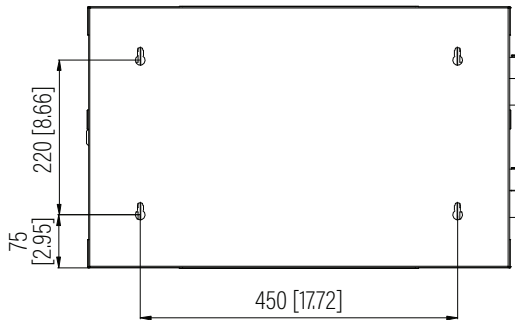

Top View

Bottom View

Top View

Rear View

Front View

Side View

Dimension: mm [inches]

SPECIFICATIONS

Model	H-CAB-6U		
Size	6U		
Width	600mm / 23.62"	Minimum Mounting Depth	435mm / 17.13"
Depth	600mm / 23.62"	Maximum Mounting Depth	570mm / 22.44"
Height	370.5mm / 14.59"	Factory Default Mounting Depth	505mm / 19.88"
Loading Capacity	60kg / 132lbs	Volume (CBM)	0.133