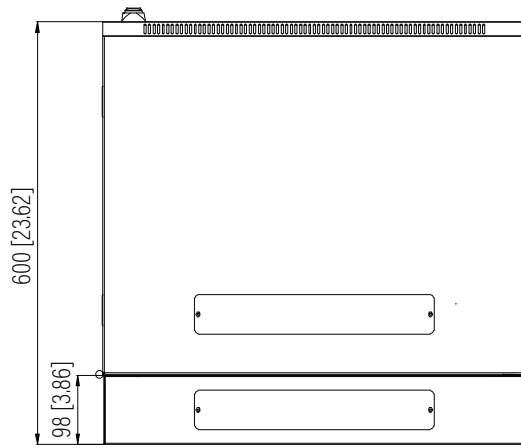

Top View

Bottom View

Top View

Rear View

Front View

Side View

Dimension: mm [inches]

SPECIFICATIONS

Model	H-CAB-6U		
Size	6U		
Width	600mm / 23.62"	Minimum Mounting Depth	435mm / 17.13"
Depth	600mm / 23.62"	Maximum Mounting Depth	570mm / 22.44"
Height	370.5mm / 14.59"	Factory Default Mounting Depth	505mm / 19.88"
Loading Capacity	60kg / 132lbs	Volume (CBM)	0.133