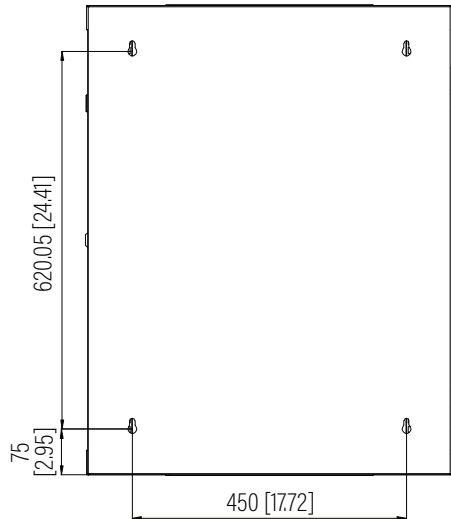

Top View

Bottom View

Top View

Rear View

Front View

Side View

SPECIFICATIONS

Model	H-CAB-15U		
Size	15U		
Width	600mm / 23.62"	Minimum Mounting Depth	435mm / 17.13"
Depth	600mm / 23.62"	Maximum Mounting Depth	570mm / 22.44"
Height	770.55mm / 30.34"	Factory Default Mounting Depth	505mm / 19.88"
Loading Capacity	60kg / 132lbs	Volume (CBM)	0.277

Dimension: mm [inches]

H-CAB-15U

SHEET 1 of 1