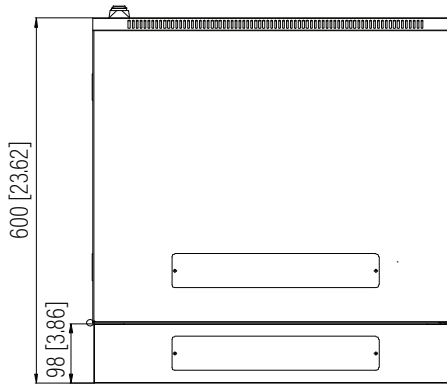

Top View

Bottom View

Top View

Rear View

Front View

Side View

SPECIFICATIONS

Model	H-CAB-15U		
Size	15U		
Width	600mm / 23.62"	Minimum Mounting Depth	435mm / 17.13"
Depth	600mm / 23.62"	Maximum Mounting Depth	570mm / 22.44"
Height	770.55mm / 30.34"	Factory Default Mounting Depth	505mm / 19.88"
Loading Capacity	60kg / 132lbs	Volume (CBM)	0.277

Dimension: mm [inches]

H-CAB-15U

SHEET 1 of 1