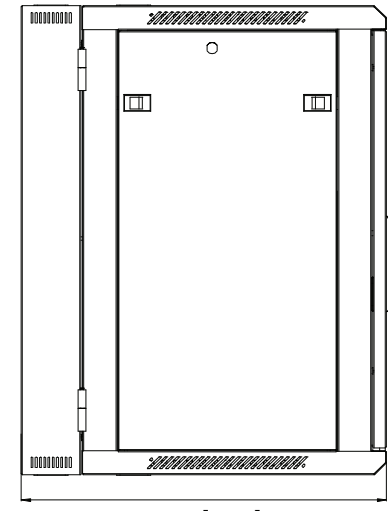

Top View

Bottom View

Top View

Rear View

Front View

Side View

SPECIFICATIONS

Model	H-CAB-15U		
Size	15U		
Width	600mm / 23.62"	Minimum Mounting Depth	435mm / 17.13"
Depth	600mm / 23.62"	Maximum Mounting Depth	570mm / 22.44"
Height	770.55mm / 30.34"	Factory Default Mounting Depth	505mm / 19.88"
Loading Capacity	60kg / 132lbs	Volume (CBM)	0.277

Dimension: mm [inches]

H-CAB-15U

SHEET 1 of 1