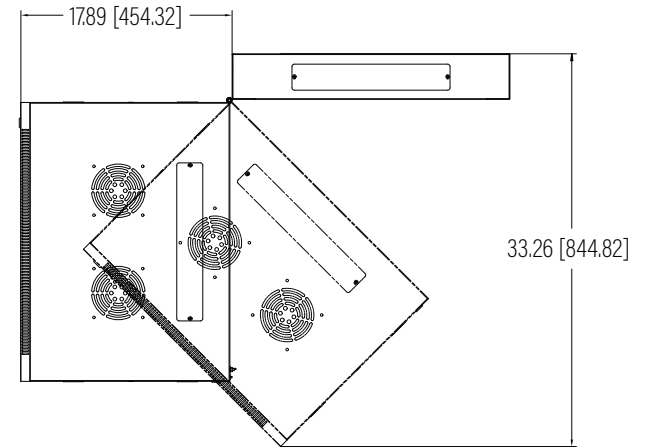

Top View

Bottom View

Top View

Rear View

Front View

Side View

SPECIFICATIONS

Model	H-CAB-15U		
Size	15U		
Width	600mm / 23.62"	Minimum Mounting Depth	435mm / 17.13"
Depth	600mm / 23.62"	Maximum Mounting Depth	570mm / 22.44"
Height	770.55mm / 30.34"	Factory Default Mounting Depth	505mm / 19.88"
Loading Capacity	60kg / 132lbs	Volume (CBM)	0.277

Dimension: mm [inches]

H-CAB-15U

SHEET 1 of 1