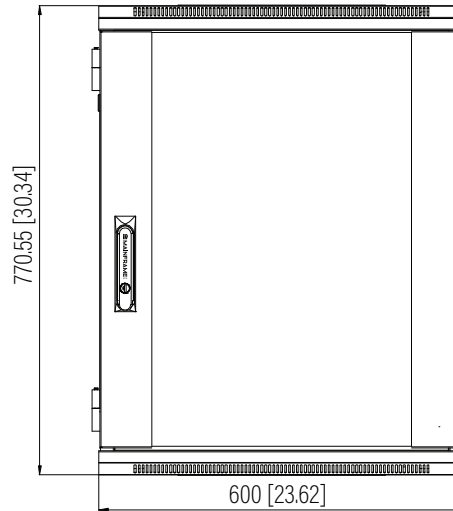

Top View

Bottom View

Top View

Rear View

Front View

Side View

SPECIFICATIONS

Model	H-CAB-15U		
Size	15U		
Width	600mm / 23.62"	Minimum Mounting Depth	435mm / 17.13"
Depth	600mm / 23.62"	Maximum Mounting Depth	570mm / 22.44"
Height	770.55mm / 30.34"	Factory Default Mounting Depth	505mm / 19.88"
Loading Capacity	60kg / 132lbs	Volume (CBM)	0.277

Dimension: mm [inches]

H-CAB-15U

SHEET 1 of 1