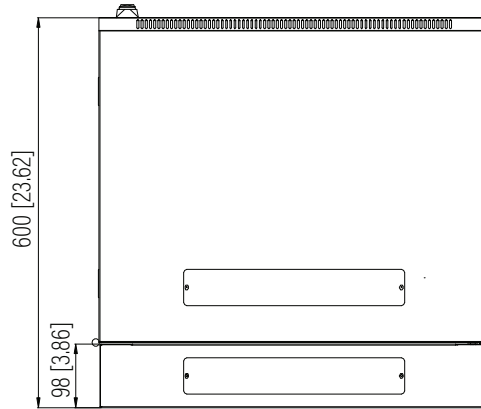

Top View

Bottom View

Top View

Rear View

Front View

Side View

Dimension: mm [inches]

SPECIFICATIONS

Model	H-CAB-12U		
Size	12U		
Width	600mm / 23.62"	Minimum Mounting Depth	435mm / 17.13"
Depth	600mm / 23.62"	Maximum Mounting Depth	570mm / 22.44"
Height	637.2mm / 25.09"	Factory Default Mounting Depth	505mm / 19.88"
Loading Capacity	60kg / 132lbs	Volume (CBM)	0.229