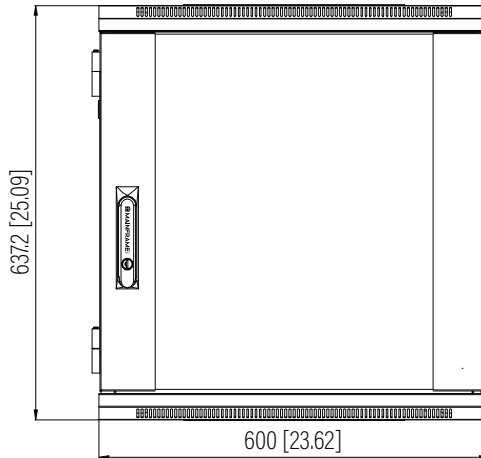

Top View

Bottom View

Top View

Rear View

Front View

Side View

Dimension: mm [inches]

SPECIFICATIONS

Model	H-CAB-12U		
Size	12U		
Width	600mm / 23.62"	Minimum Mounting Depth	435mm / 17.13"
Depth	600mm / 23.62"	Maximum Mounting Depth	570mm / 22.44"
Height	637.2mm / 25.09"	Factory Default Mounting Depth	505mm / 19.88"
Loading Capacity	60kg / 132lbs	Volume (CBM)	0.229