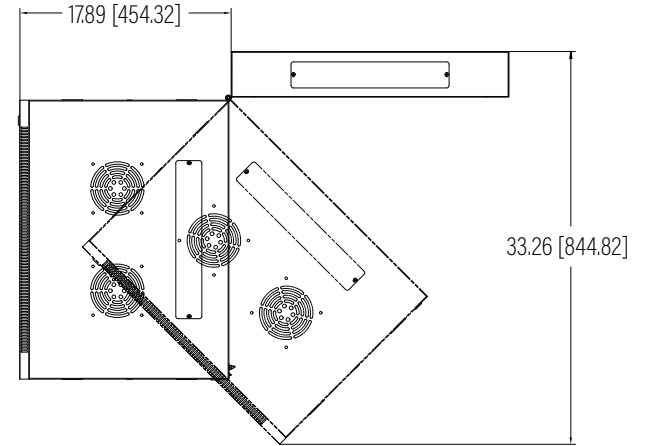

Top View

Bottom View

Top View

Rear View

Front View

Side View

Dimension: mm [inches]

SPECIFICATIONS

Model	H-CAB-12U		
Size	12U		
Width	600mm / 23.62"	Minimum Mounting Depth	435mm / 17.13"
Depth	600mm / 23.62"	Maximum Mounting Depth	570mm / 22.44"
Height	637.2mm / 25.09"	Factory Default Mounting Depth	505mm / 19.88"
Loading Capacity	60kg / 132lbs	Volume (CBM)	0.229