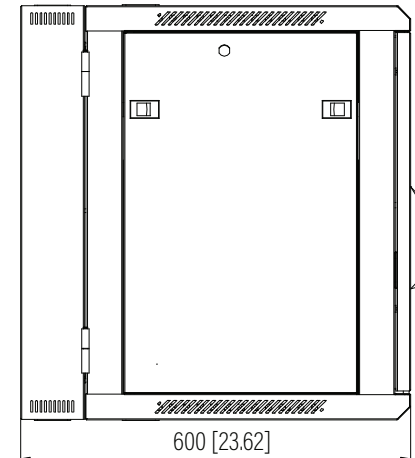

Top View

Bottom View

Top View

Rear View

Front View

Side View

Dimension: mm [inches]

SPECIFICATIONS

Model	H-CAB-12U		
Size	12U		
Width	600mm / 23.62"	Minimum Mounting Depth	435mm / 17.13"
Depth	600mm / 23.62"	Maximum Mounting Depth	570mm / 22.44"
Height	637.2mm / 25.09"	Factory Default Mounting Depth	505mm / 19.88"
Loading Capacity	60kg / 132lbs	Volume (CBM)	0.229