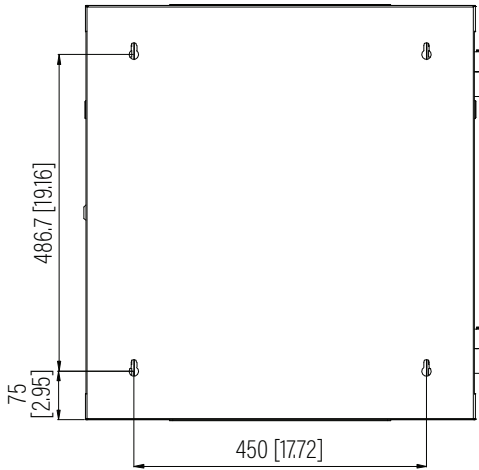

Top View

Bottom View

Top View

Rear View

Front View

Side View

Dimension: mm [inches]

SPECIFICATIONS

Model	H-CAB-12U		
Size	12U		
Width	600mm / 23.62"	Minimum Mounting Depth	435mm / 17.13"
Depth	600mm / 23.62"	Maximum Mounting Depth	570mm / 22.44"
Height	637.2mm / 25.09"	Factory Default Mounting Depth	505mm / 19.88"
Loading Capacity	60kg / 132lbs	Volume (CBM)	0.229