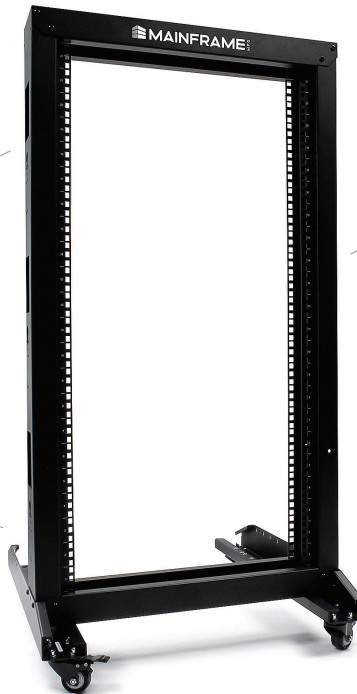

MAINFRAME OPEN FRAME DATA RACK SERIES OFDR SERIES

MAINFRAME OFDR Series 2-Post Open Frame Rack is ideal for space constrained or cost conscious 19-inch rack mount applications. Multiple units can be bolted together side by side. The additional rack depth provides extra room for high density equipment and cable needs.

INTRODUCING FEATURES

Convenient Cable Openings

Multiple cable entry positions on either side.

Loading Capacity

Static loading capacity up to 300kg.

Reduced Shipping Cost

Sold as a CKD package (Completely Knock Down).

Wheeled Convenience

Comes equipped with 4 pcs of heavy duty castor wheels.

Easy and quick positioning of equipment; cage nuts provide flexibility. Comes with 20/30/40 sets of cage nuts and screws for 22U/32U/42U.

Castors provide easy movement and weight displacement.

MAINFRAME OPEN FRAME DATA RACK SERIES
OFDR SERIES

OFDR-2-22U

OFDR-2-32U

OFDR-2-42U

MAIN DIMENSIONS

Top View

Side View