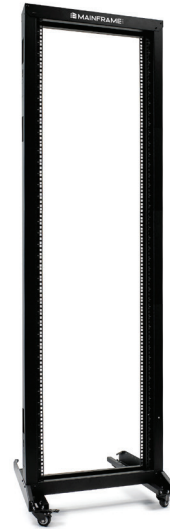

MAINFRAME OPEN FRAME DATA RACK SERIES OFDR SERIES

MAINFRAME OFDR Series 2-Post Open Frame Rack is ideal for space constrained or cost conscious 19-inch rack mount applications. Multiple units can be bolted together side by side. The additional rack depth provides extra room for high density equipment and cable needs.

Wheeled Convenience

Comes equipped with 4 pcs of heavy duty castor wheels.

Easy and quick positioning of equipment; cage nuts provide flexibility. Comes with 20/30/40 sets of cage nuts and screws for 22U/32U/42U.

Castors provide easy movement and weight displacement.

MAINFRAME OPEN FRAME DATA RACK SERIES
OFDR SERIES

OFDR-2-22U

OFDR-2-32U

OFDR-2-42U

MAIN DIMENSIONS

Top View

Side View

Front View

SPECIFICATIONS

MODEL	SIZE	DIMENSIONS W x D x H (mm)	DIMENSIONS W x D x H (in)	LOAD CAPACITY
OFDR-2-22U	22U	600 x 600 x 1191.26	23.62 x 23.62 x 46.90	300kg (661lbs)
OFDR-2-32U	32U	600 x 600 x 1635.76	23.62 x 23.62 x 64.40	300kg (661lbs)
OFDR-2-42U	42U	600 x 600 x 2080.26	23.62 x 23.62 x 81.90	300kg (661lbs)