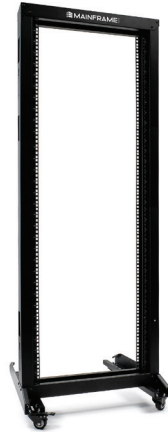

MAINFRAME OPEN FRAME DATA RACK SERIES OFDR SERIES

MAINFRAME OFDR Series 2-Post Open Frame Rack is ideal for space constrained or cost conscious 19-inch rack mount applications. Multiple units can be bolted together side by side. The additional rack depth provides extra room for high density equipment and cable needs.

Wheeled Convenience

Comes equipped with 4 pcs of heavy duty castor wheels.

Easy and quick positioning of equipment; cage nuts provide flexibility. Comes with 20/30/40 sets of cage nuts and screws for 22U/32U/42U.

Castors provide easy movement and weight displacement.

MAINFRAME OPEN FRAME DATA RACK SERIES
OFDR SERIES

OFDR-2-22U

OFDR-2-32U

OFDR-2-42U

MAIN DIMENSIONS

Top View

Side View

Front View

SPECIFICATIONS

MODEL	SIZE	DIMENSIONS W x D x H (mm)	DIMENSIONS W x D x H (in)	LOAD CAPACITY
OFDR-2-22U	22U	600 x 600 x 1191.26	23.62 x 23.62 x 46.90	300kg (661lbs)
OFDR-2-32U	32U	600 x 600 x 1635.76	23.62 x 23.62 x 64.40	300kg (661lbs)
OFDR-2-42U	42U	600 x 600 x 2080.26	23.62 x 23.62 x 81.90	300kg (661lbs)