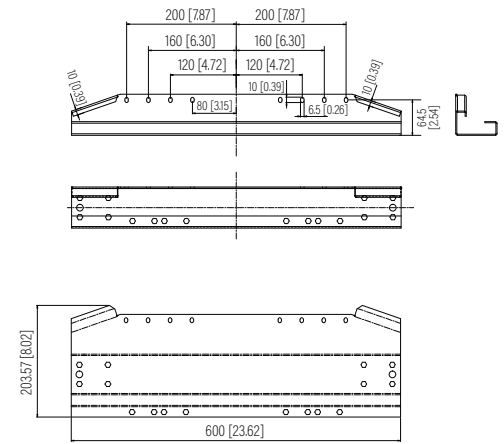

Front View

Side View

Rear View

Feet

Top View

Dimension: mm [inches]

SPECIFICATIONS	
Model	OFDR-2-42U
Size	42U
Width	600mm / 23.62"
Depth	600mm / 23.62"
Height	2080.26mm / 81.9"
Loading Capacity	300kg / 661lbs
Volume (CBM)	0.749