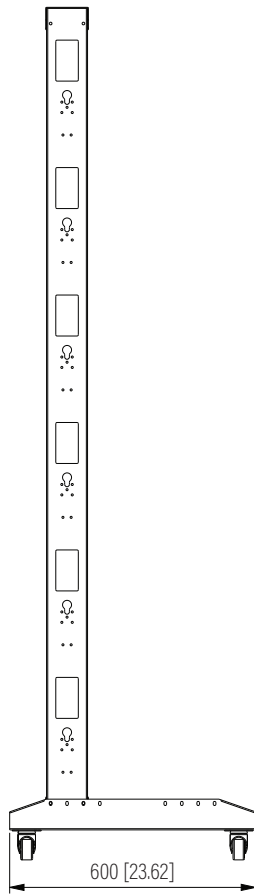

Front View

Side View

Rear View

Feet

Top View

Dimension: mm [inches]

SPECIFICATIONS	
Model	OFDR-2-42U
Size	42U
Width	600mm / 23.62"
Depth	600mm / 23.62"
Height	2080.26mm / 81.9"
Loading Capacity	300kg / 661lbs
Volume (CBM)	0.749

 **MAINFRAME** M.F.G.  
www.mainframemfg.com

**OFDR-2-42U**

SHEET 1 of 1