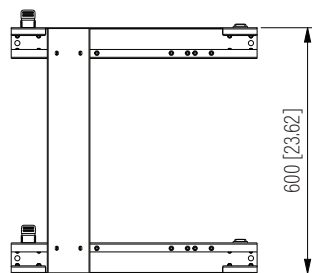

Front View

Side View

Rear View

Feet

Top View

Dimension: mm [inches]

SPECIFICATIONS	
Model	OFDR-2-42U
Size	42U
Width	600mm / 23.62"
Depth	600mm / 23.62"
Height	2080.26mm / 81.9"
Loading Capacity	300kg / 661lbs
Volume (CBM)	0.749