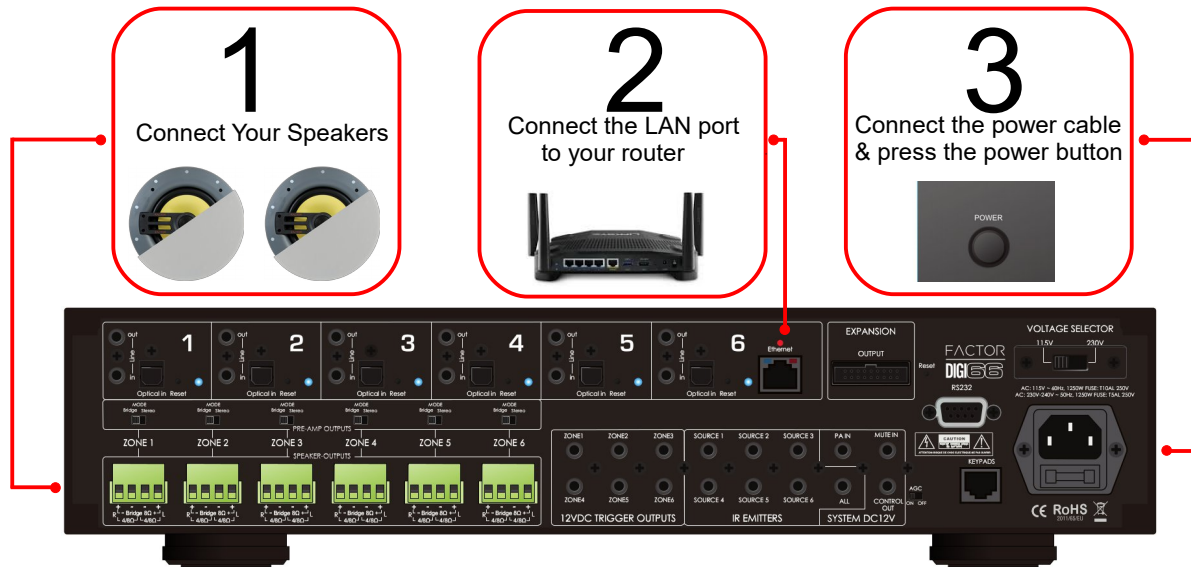

**Features: DIGI-66 Professional Network Multi-Room Controller Amplifier**

- Distribute 6 stereo audio signals to 6 rooms simultaneously
- Cascade-able for larger systems up to 18 zones (X-66-AMP-NS)
- Includes 6 x Internal Wi-Fi streamers, Play 6 different sources in 6 rooms simultaneously
- Stream music from your tablet or smart phone or use all the most popular streaming services.**
- Includes internet radio with 1000's of stations in every music genera**
- Direct Ethernet connection for complete Wi-Fi control from phones and tablets
- Any source to any room simultaneously
- Bi-directional RS232 control of all functions
- Easy integration with master control systems
- Six stereo analog audio inputs
- Six digital SPDIF optical audio inputs
- Six stereo pre-amp outputs
- Six discrete Infrared output ports / one master Infrared output port
- Seven 12V trigger outputs
- Master mute 12V trigger input
- Switchable AGC automatic source gain control leveler
- All zones (play source one) 12V trigger input (party mode or paging)
- Free Control 4 and Compass Control Drivers available

*6 Internal Wi-Fi Streamers  
and 18 inputs with single  
app control!*

- Kit includes:
- 1 x DIGI-66 master controller amplifier with 6 x Digistream-1 Wi-Fi streamers
  - 1 x 2U Rack mounting kit
  - 3 Year Warranty