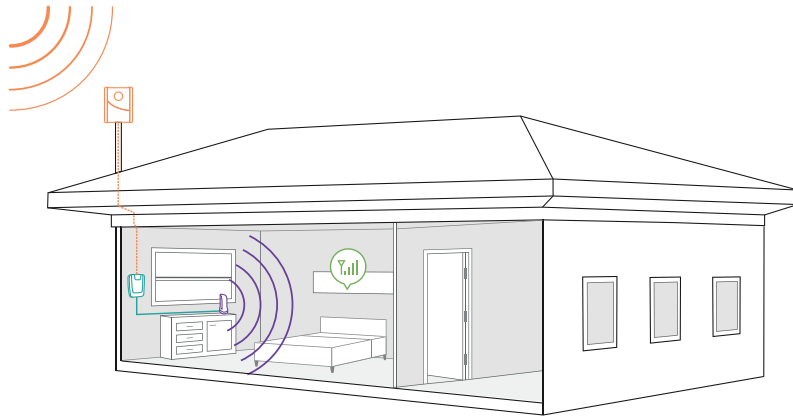

Installation

1. **1 Receives signal:** The powerful antenna reaches out to access voice and data signals, and delivers it to the booster.
2. **2 Boost signal:** The booster receives the signal, amplifies it, and serves as a relay between your phone and the nearest cell tower.
3. **3 Broadcasts signal:** Your devices get a stronger signal, and calls and data are fed through the booster back to the network.

Available Accessories

Optional Antenna Kits

Package Dimensions

5.25 L x 14.5 W x 11.25 H

MASTER CARTON: 25 L x 18 W x 16 H | 43 Lbs.

Support

2-Year Warranty from Purchase.

Website: www.weboost.ca/support

Phone: +1 866 294 1660
Monday to Saturday

FOR PARTNER'S USE

ASSEMBLED IN THE USA

Innovation, Science and Economic Development Canada

UPC

652120