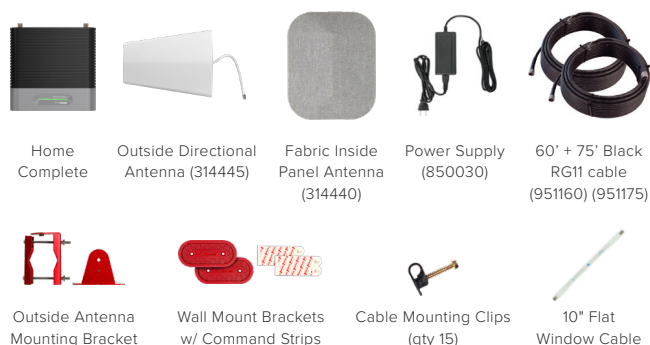

Kit Includes

Coverage Area

IF YOUR OUTSIDE SIGNAL IS	YOUR BOOSTED SIGNAL MAY BE
●●●●● -89 AND LOWER About 5 bars	UP TO 7,500 sq. ft.
●●●●● -90 dB About 3 to 4 bars	UP TO 4,000 sq. ft.
●●●●● -100 dB About 1 to 2 bars	UP TO 2,000 sq. ft.
○○○○○ No existing	A signal booster likely will not work

Specifications

SKU NUMBER	650145
FREQUENCIES	Band 12/17 700 MHz Band 13 700 MHz Band 5 850 MHz Band 4 1700/2100 MHz Band 25/2 1900 MHz
MAX GAIN	72 dB
IMPEDANCE	75 Ohm
POWER	110-240V AC, 50-60 Hz, 20 W
CONNECTORS	F-Female
BOOSTER DIMENSIONS	8.25 x 6 x 2.4 in
BOOSTER WEIGHT	1.55 lbs