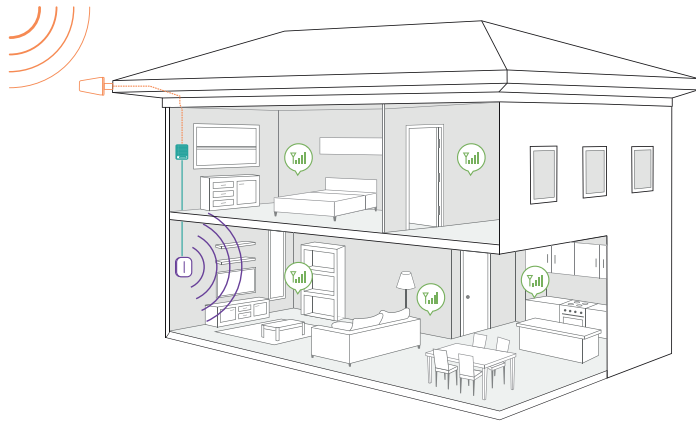

- LTE** FASTEST NETWORK SPEEDS
- UP TO 7,500 sq. ft. COVERAGE
- UP TO +72 dB GAIN
- MULTI-USER WIRELESS BOOSTER

About

The weBoost **Home Complete** cell signal booster offers best-in-class performance in its price range. The Home Complete offers homeowners the ability to enhance networks speeds across all carriers throughout a large, multi-level home—up to 7,500 sq. ft. With the addition of Band 25, it also provides enhanced support for additional carriers across Canada. The Home Complete's booster and inside antenna are designed to complement contemporary décor. For ease of installation and versatility, the wall-mount brackets for the booster and inside antenna can be secured with the included 3M® Command™ strips or using screws (not included). The inside antenna also features a built-in kickstand for optional shelf placement. With donor and server ports on the top of the booster unit, the Home Complete helps prioritize cable access and organization. Users will experience faster data speeds, better voice quality, fewer dropped calls, and superior streaming capability. Like all weBoost boosters, it works on all major Canadian carriers. Comes with installation guide, 2-year manufacturer's warranty, and 30-day money-back guarantee.

Kit Includes

Coverage Area

IF YOUR OUTSIDE SIGNAL IS	YOUR BOOSTED SIGNAL MAY BE
●●●●● -89 AND LOWER About 5 bars	UP TO 7,500 sq. ft.
●●●●● -90 dB About 3 to 4 bars	UP TO 4,000 sq. ft.
●●●●● -100 dB About 1 to 2 bars	UP TO 2,000 sq. ft.
○○○○○ No existing	A signal booster likely will not work

Installation

- 1 Receives signal:** The outside antenna reaches out to access the existing strong outdoor cell signal and delivers it indoors to the booster.
- 2 Boost signal:** The booster receives the signal, amplifies it, and serves as a relay between your phone and the nearest cell tower.
- 3 Broadcasts signal:** Your devices get a stronger signal, and calls and data are fed through the booster back to the network.