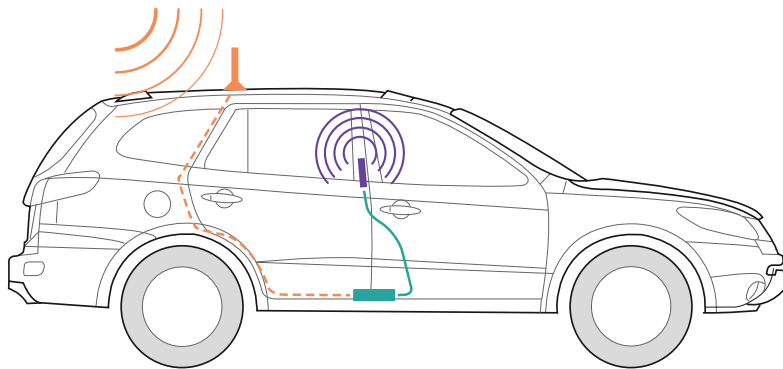

How it Works

1. **1 Outside Antenna:** The outside antenna communicates back and forth with nearby cell towers.
2. **2 Booster:** The booster amplifies any cell signal it receives from the outside antenna.
3. **3 Inside Antenna:** The inside antenna broadcasts the amplified signal for use throughout the vehicle.

Available Accessories

Optional Antenna Kits

Package Dimensions

4 L x 6.25 W x 8 H

MASTER CARTON: 24 L x 18 W x 18 H | 21.7 lbs.

Support

2-Year Warranty from Purchase.

Website: www.weboost.ca/support

Phone: +1 866 294 1660

Monday to Saturday

FOR PARTNER'S USE

ASSEMBLED IN THE USA

Innovation, Science and
Economic Development Canada

UPC

655021