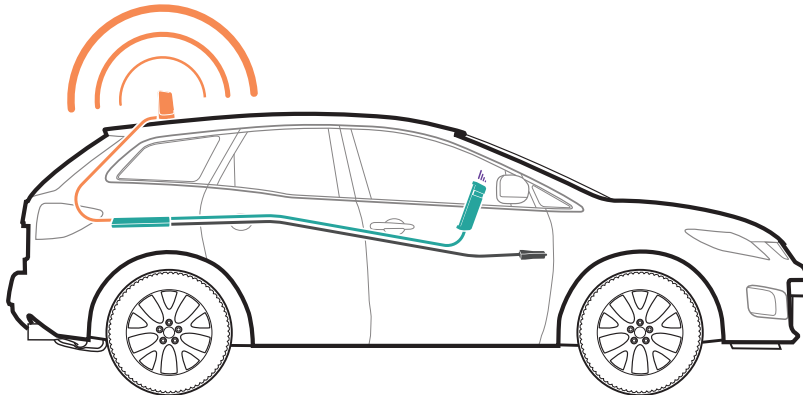

Magnetic Vent Clip

About

The **Drive Sleek** is weBoost's most versatile vehicle cell phone signal booster. This booster can boost cell signals up to 32x, enhancing cell signals for one cellular device used in a car, truck, van or RV - The device held securely in the included cradle. weBoost's Drive Sleek is compatible with all Canadian networks such as Bell, Rogers, Telus and more.

Installation

- 1 **Receives signal:** The powerful antenna reaches out to access a voice and 3G, 4G, and LTE data signal, and delivers it to the booster.
- 2 **Boost signal:** The booster receives the signal, amplifies it, and serves as a relay between your phone and the nearest cell tower.
- 3 **Broadcasts signal:** Your devices get a stronger signal, and calls and data are fed through the booster back to the network.